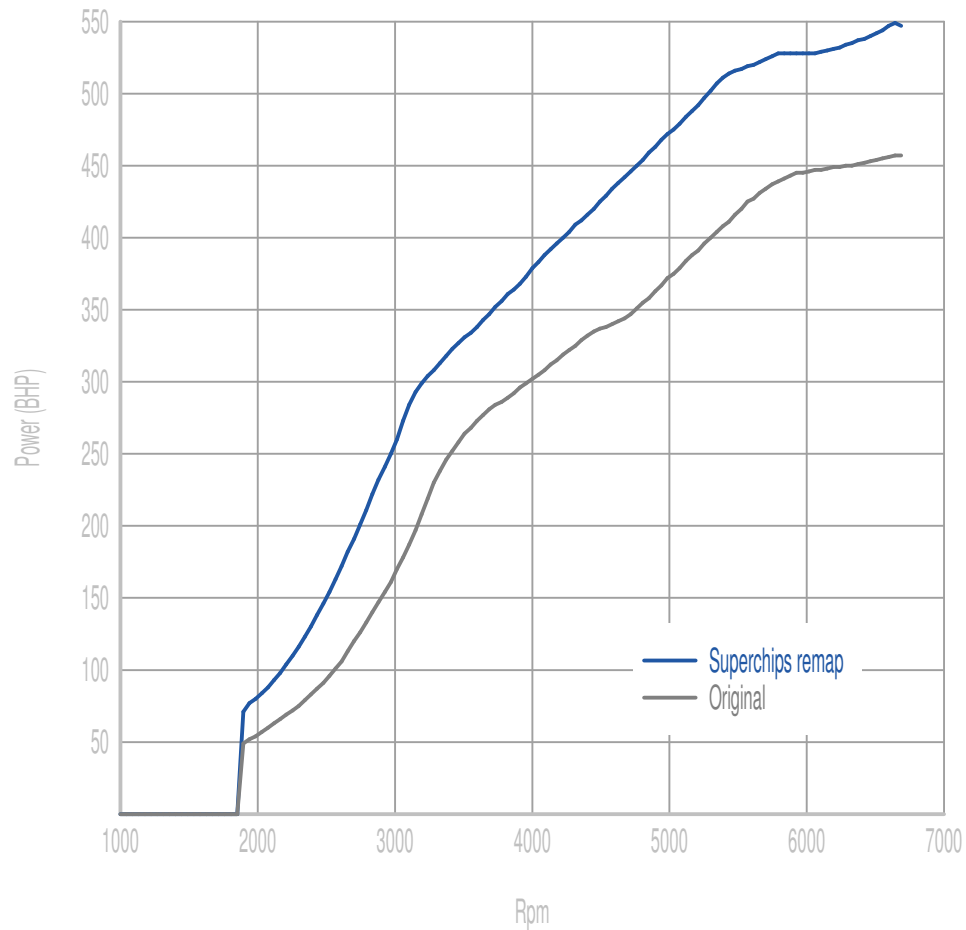

## Power

**91 BHP increase @ 6637 Rpm**

Superchips remap Max 549 BHP @ 6682 Rpm

Original Max 457 BHP @ 6660 Rpm

## Torque

**146 Nm increase @ 3386 Rpm**

Superchips remap Max 671 Nm @ 4018 Rpm

Original Max 545 Nm @ 3665 Rpm