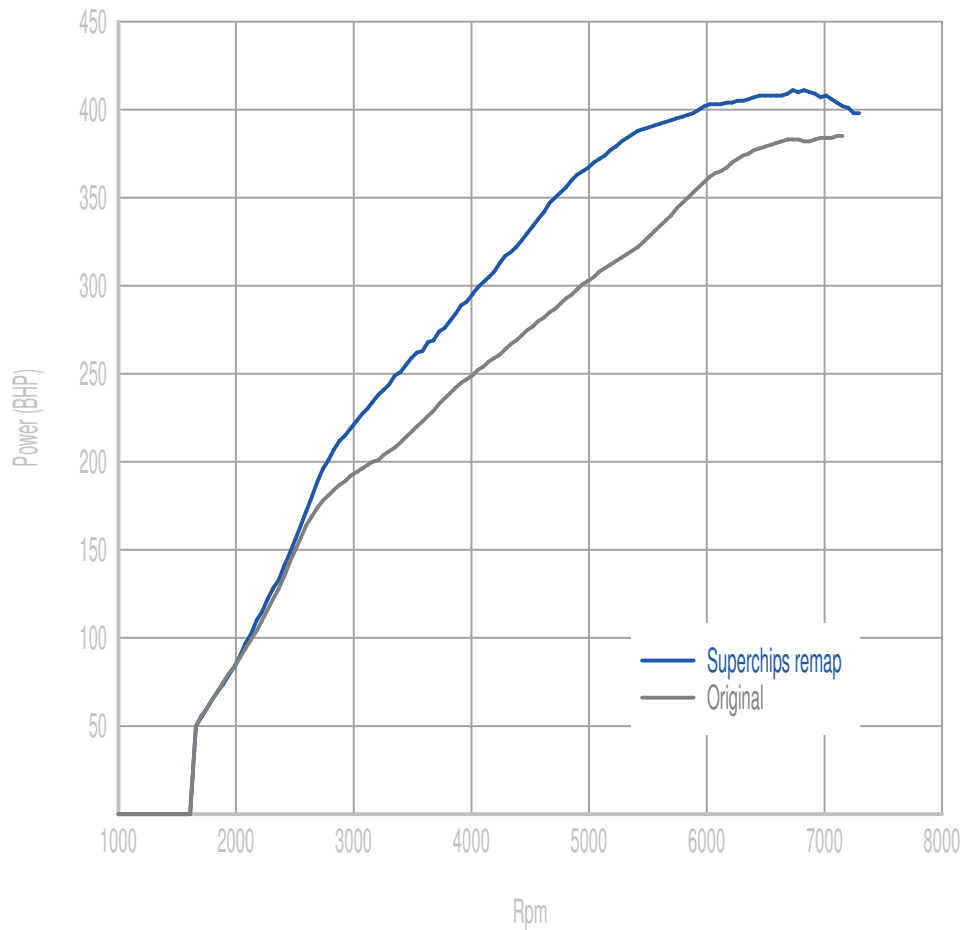

Superchips

call 01280 816781

Vehicle

BMW F87 M2

Power

66 BHP increase @ 5241 Rpm

Superchips remap Max 411 BHP @ 6786 Rpm

Original Max 385 BHP @ 7113 Rpm

Torque

96 Nm increase @ 4820 Rpm

Superchips remap Max 532 Nm @ 3322 Rpm

Original Max 466 Nm @ 2714 Rpm