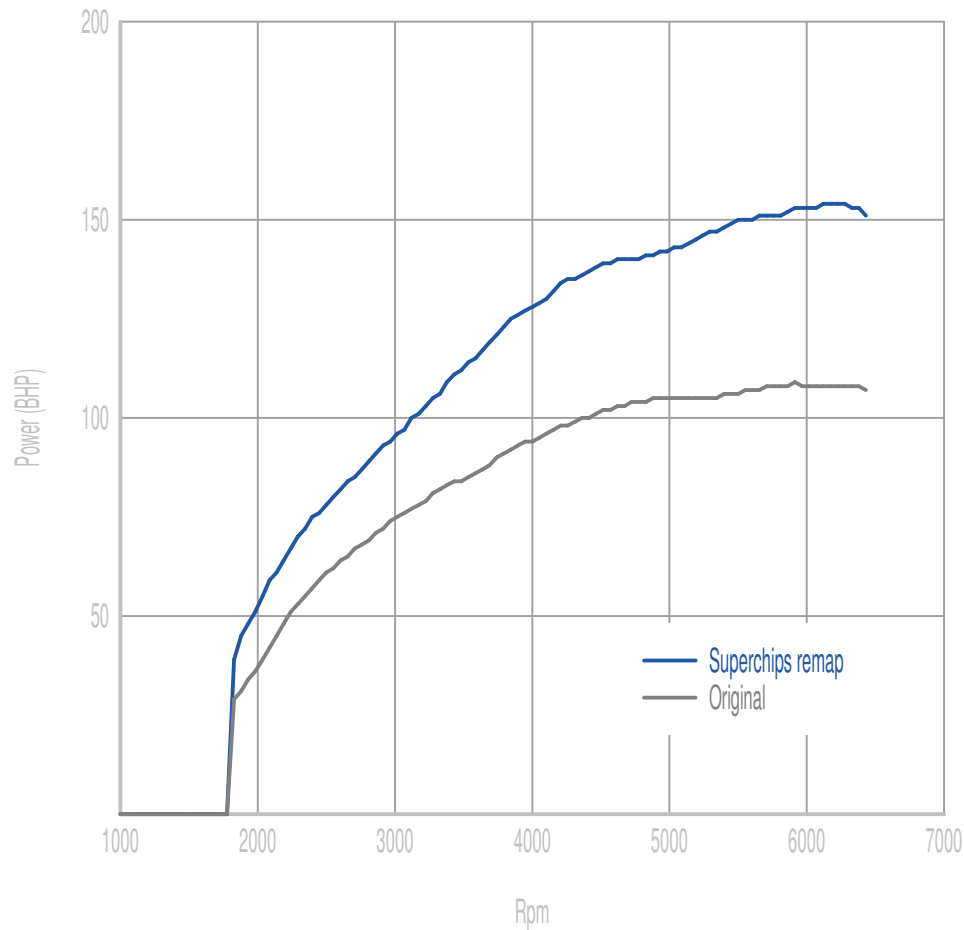

## Power

**46 BHP increase @ 6106 Rpm**

Superchips remap Max 154 BHP @ 6261 Rpm

Original Max 109 BHP @ 5897 Rpm

## Torque

**62 Nm increase @ 4243 Rpm**

Superchips remap Max 231 Nm @ 3777 Rpm

Original Max 177 Nm @ 2845 Rpm