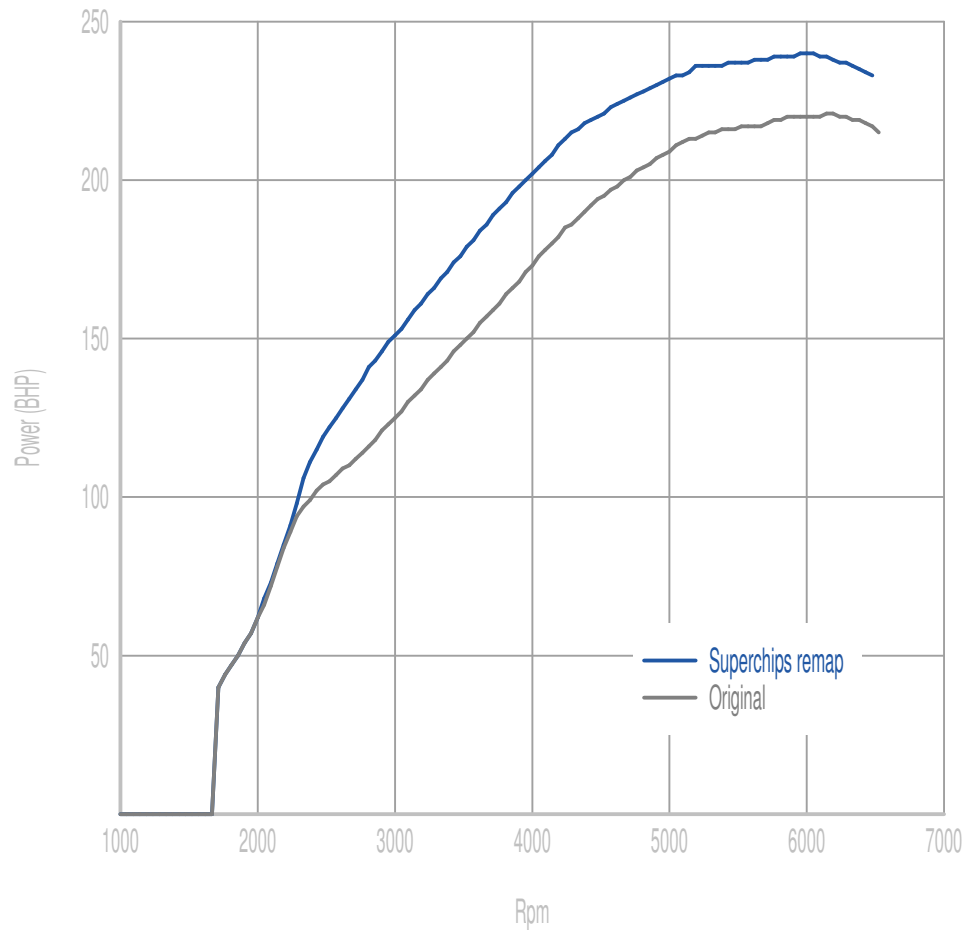

Superchips

call 01280 816781

Vehicle

Fiesta Mk8 ST 1.5T 200PS

Power

30 BHP increase @ 3669 Rpm

Superchips remap Max 240 BHP @ 6003 Rpm

Original Max 221 BHP @ 6146 Rpm

Torque

63 Nm increase @ 2763 Rpm

Superchips remap Max 366 Nm @ 3383 Rpm

Original Max 313 Nm @ 4193 Rpm