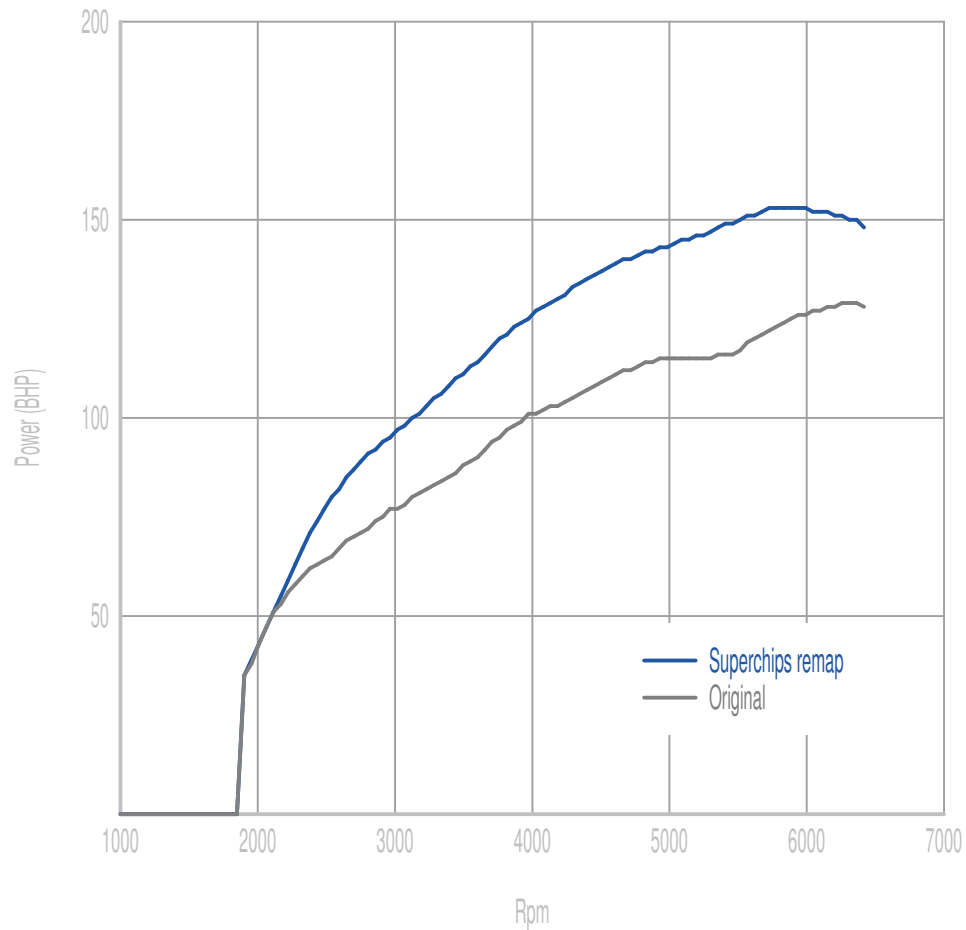

Superchips

call 01280 816781

Vehicle

Ford Focus Mk4 1.0 125PS

Power

33 BHP increase @ 5374 Rpm

Superchips remap Max 153 BHP @ 5960 Rpm

Original Max 129 BHP @ 6332 Rpm

Torque

50 Nm increase @ 3405 Rpm

Superchips remap Max 233 Nm @ 2714 Rpm

Original Max 188 Nm @ 2341 Rpm