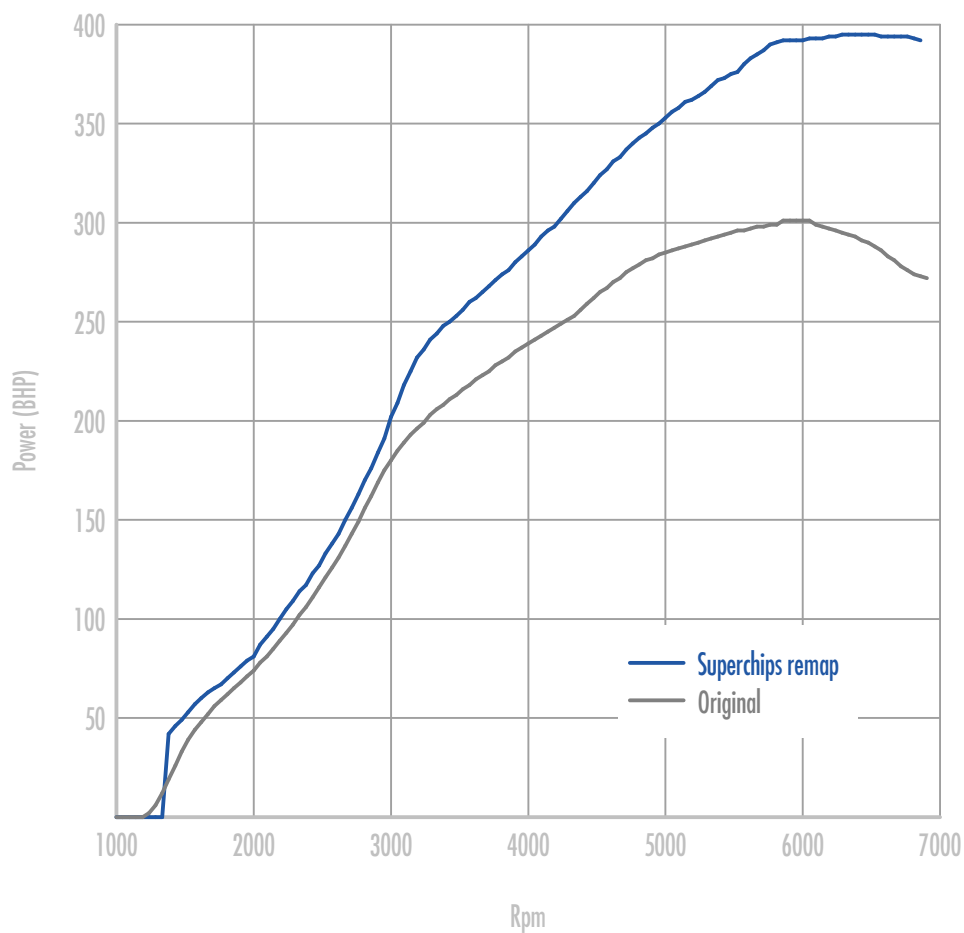

Power

118 BHP increase @ 6752 Rpm

Superchips remap Max 395 BHP @ 6514 Rpm

Original Max 301 BHP @ 5926 Rpm

Torque

105 Nm increase @ 5753 Rpm

Superchips remap Max 522 Nm @ 3280 Rpm

Original Max 448 Nm @ 3220 Rpm