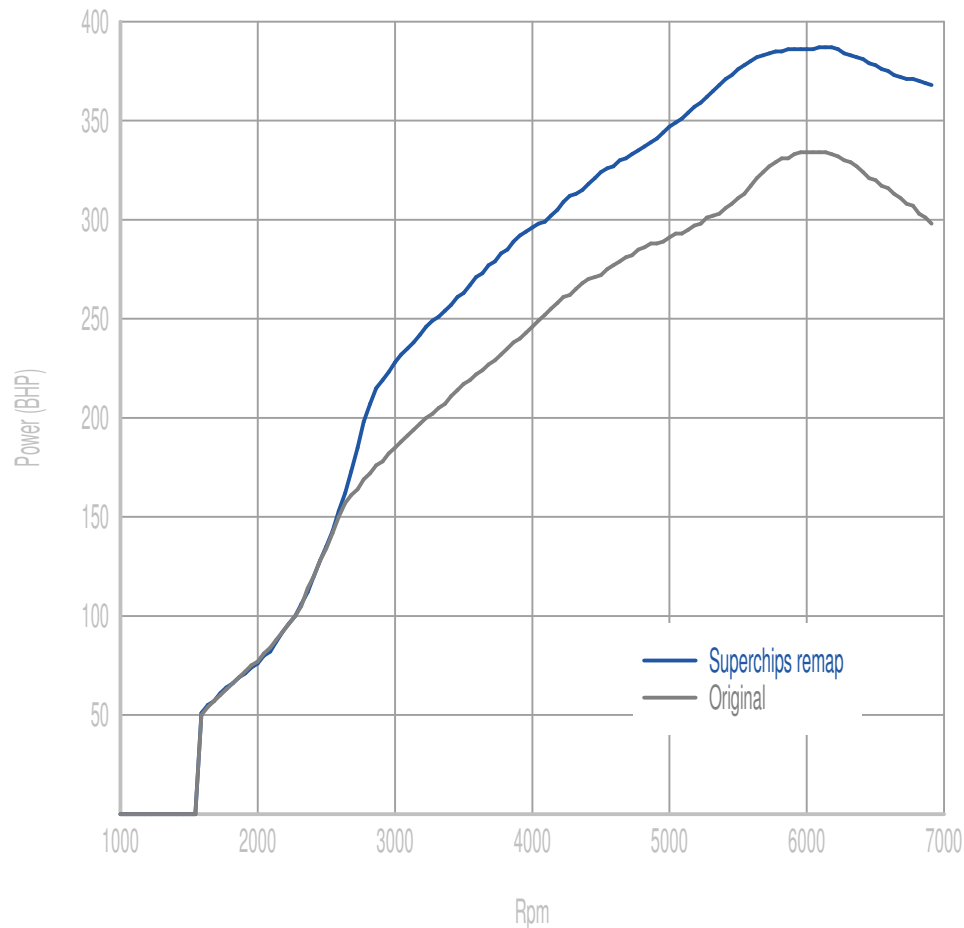

## Power

**65 BHP increase @ 5329 Rpm**

Superchips remap Max 387 BHP @ 6142 Rpm

Original Max 334 BHP @ 6097 Rpm

## Torque

**103 Nm increase @ 2981 Rpm**

Superchips remap Max 545 Nm @ 3026 Rpm

Original Max 443 Nm @ 3161 Rpm