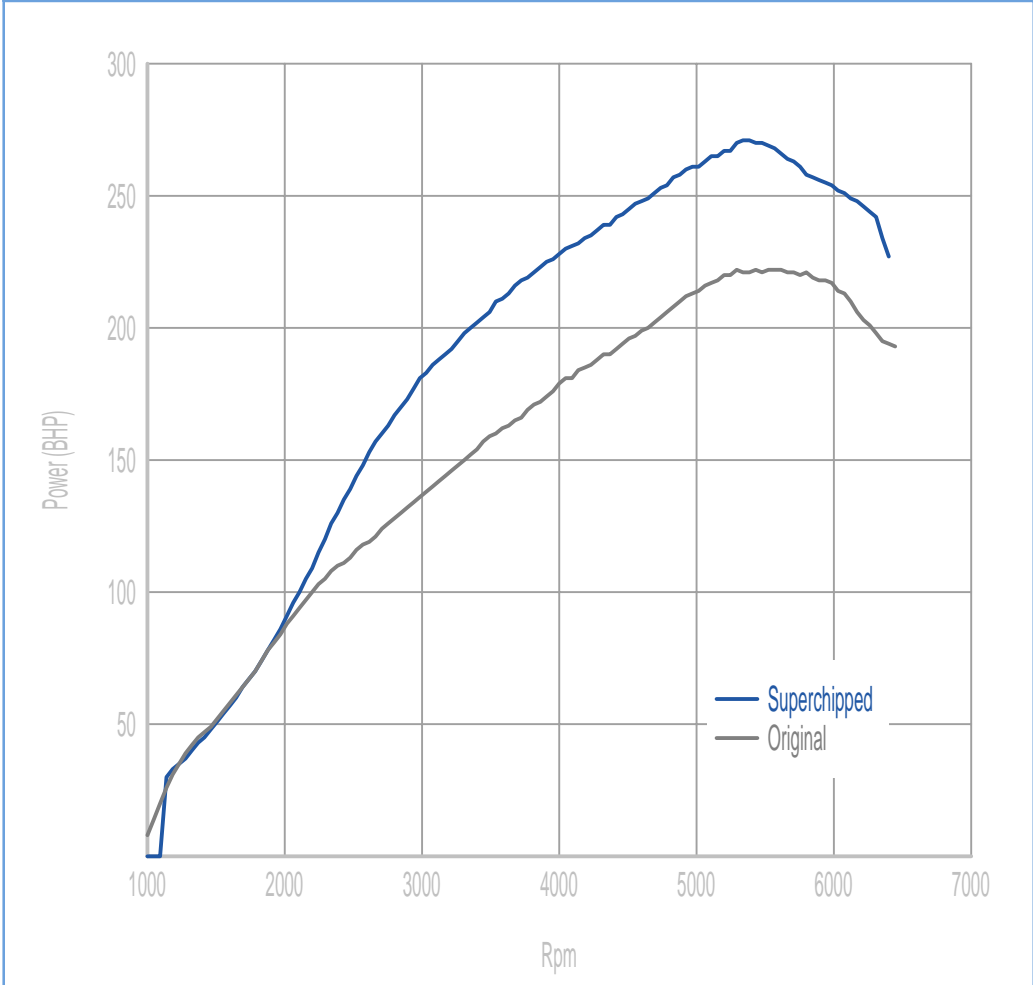

Power **50 BHP increase @ 4207 Rpm**

Superchipped Max 271 BHP @ 5363 Rpm
Original Max 222 BHP @ 5785 Rpm

Torque **119 Nm increase @ 3060 Rpm**

Superchipped Max 435 Nm @ 2958 Rpm
Original Max 321 Nm @ 2390 Rpm