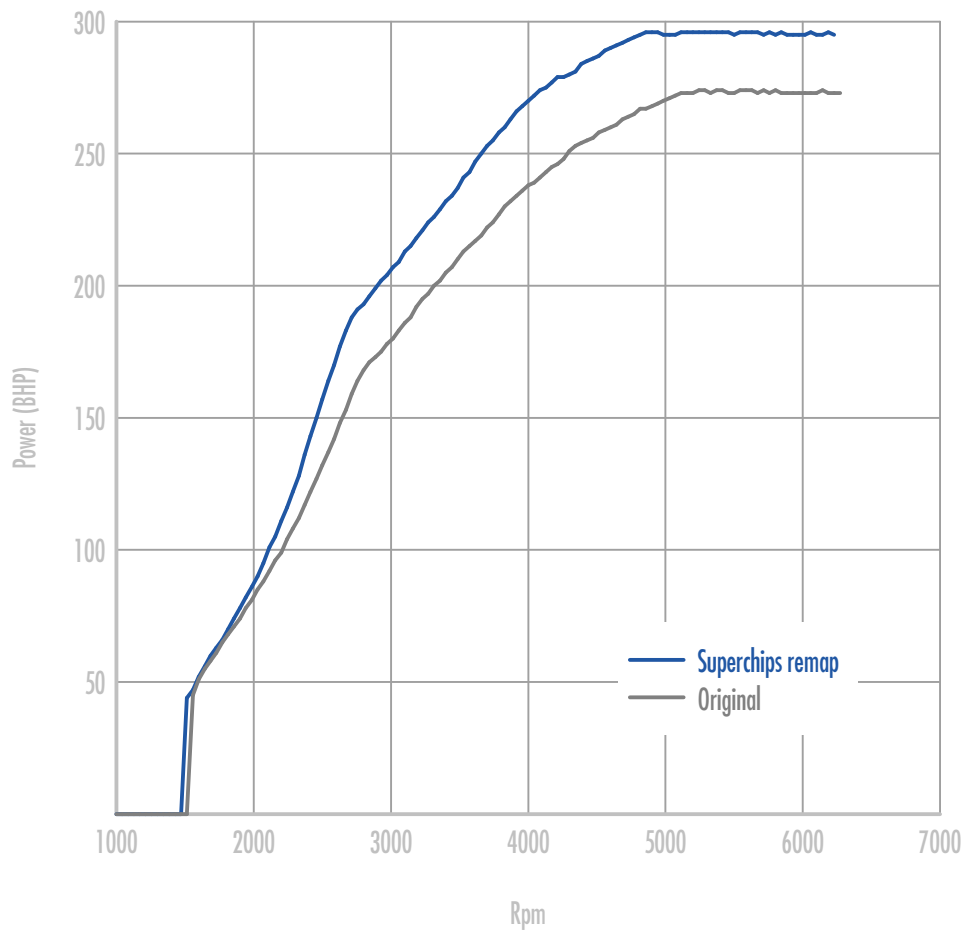

Superchips

call 01280 816781

Vehicle

VXR GTC Stage 1

Power

23 BHP increase @ 5093 Rpm

Superchips remap Max 296 BHP @ 6216 Rpm

Original Max 274 BHP @ 6113 Rpm

Torque

61 Nm increase @ 2935 Rpm

Superchips remap Max 492 Nm @ 2719 Rpm

Original Max 432 Nm @ 3206 Rpm