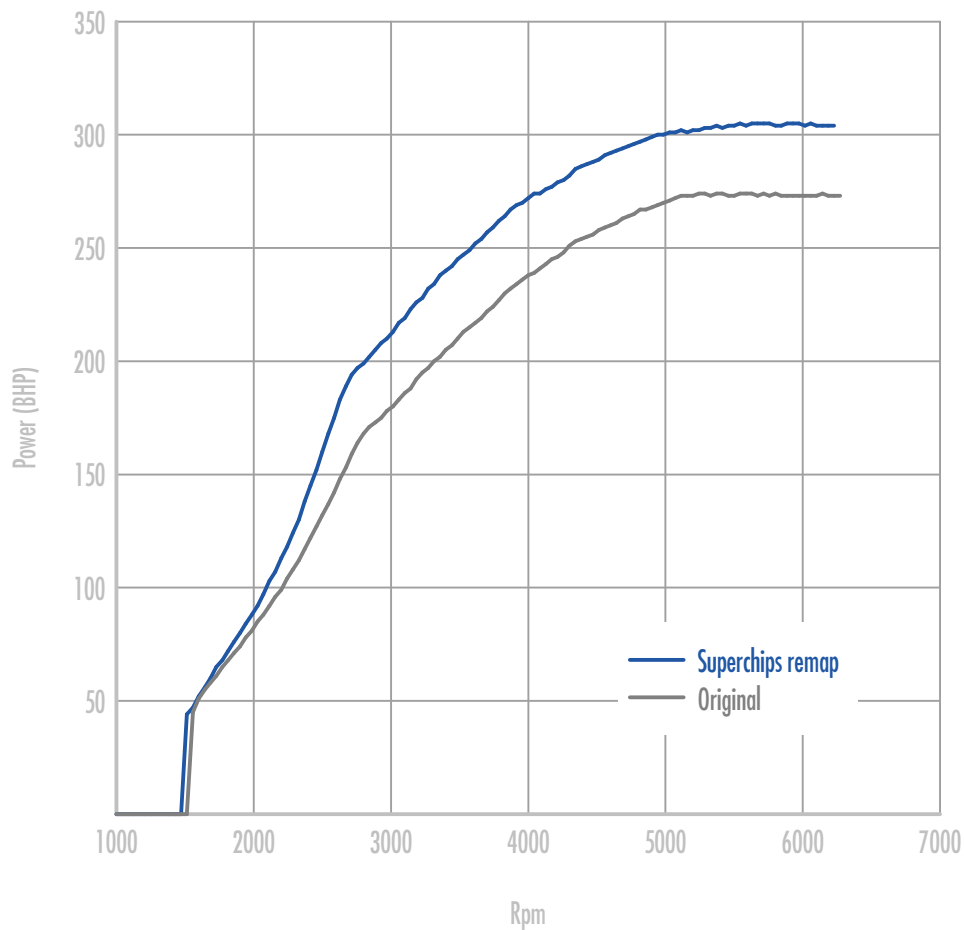

Superchips

call 01280 816781

Vehicle

VXR GTC Stage 2

Power

32 BHP increase @ 5698 Rpm

Superchips remap Max 305 BHP @ 6086 Rpm

Original Max 274 BHP @ 6113 Rpm

Torque

75 Nm increase @ 2935 Rpm

Superchips remap Max 507 Nm @ 2719 Rpm

Original Max 432 Nm @ 3206 Rpm