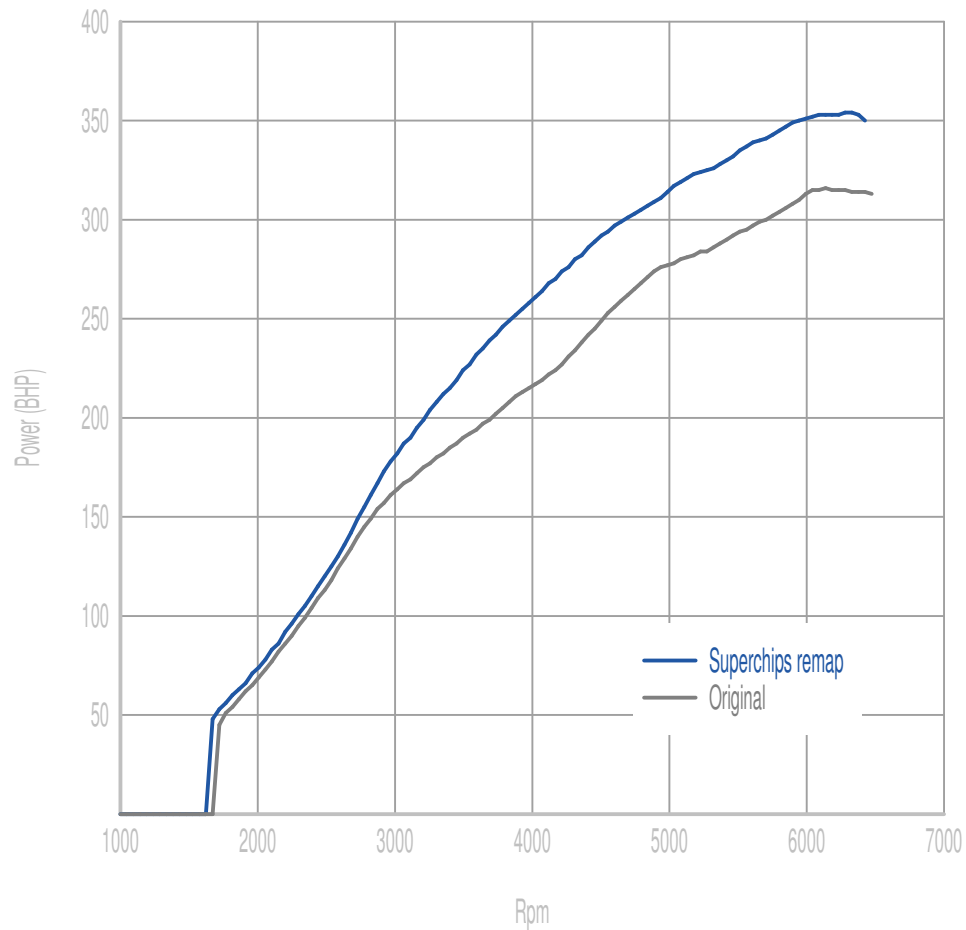

Superchips

call 01280 816781

Vehicle

Golf R 300PS - Stage 1

Power

47 BHP increase @ 4325 Rpm

Superchips remap Max 354 BHP @ 6512 Rpm

Original Max 316 BHP @ 6127 Rpm

Torque

66 Nm increase @ 4176 Rpm

Superchips remap Max 451 Nm @ 3877 Rpm

Original Max 400 Nm @ 4873 Rpm