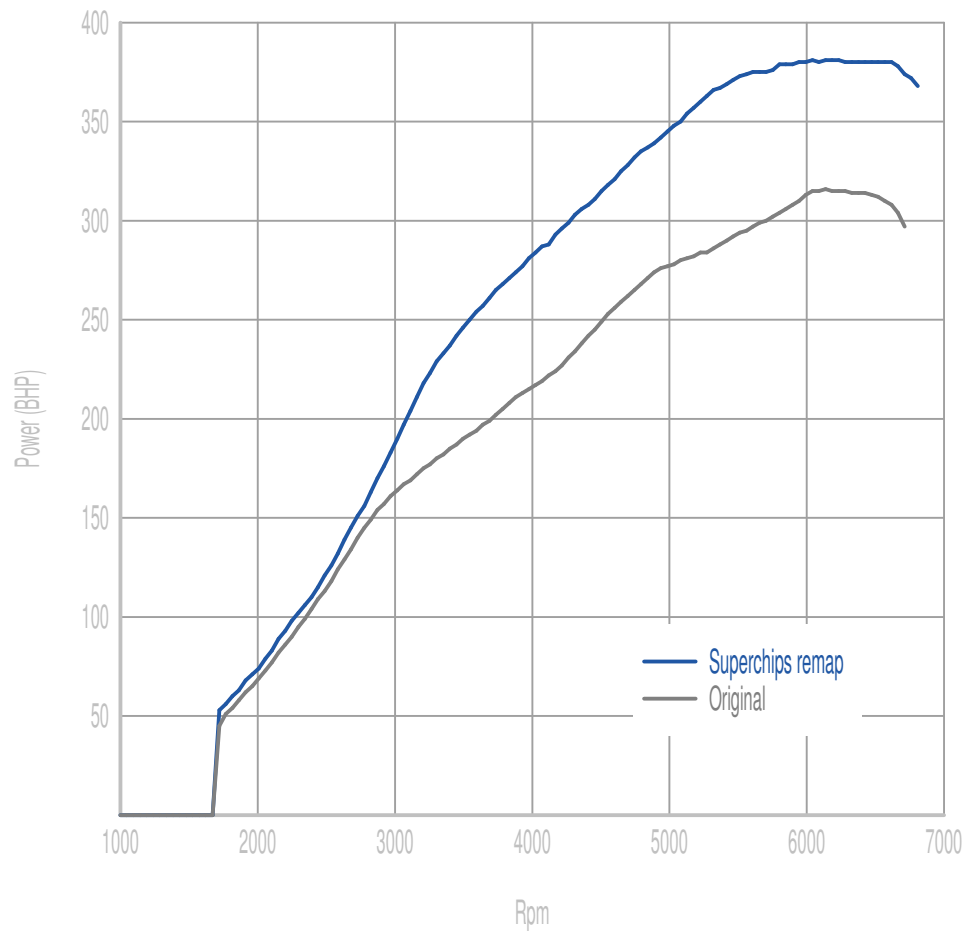

## Power

**80 BHP increase @ 5362 Rpm**

Superchips remap Max 381 BHP @ 6288 Rpm

Original Max 316 BHP @ 6127 Rpm

## Torque

**115 Nm increase @ 3753 Rpm**

Superchips remap Max 501 Nm @ 3753 Rpm

Original Max 400 Nm @ 4873 Rpm