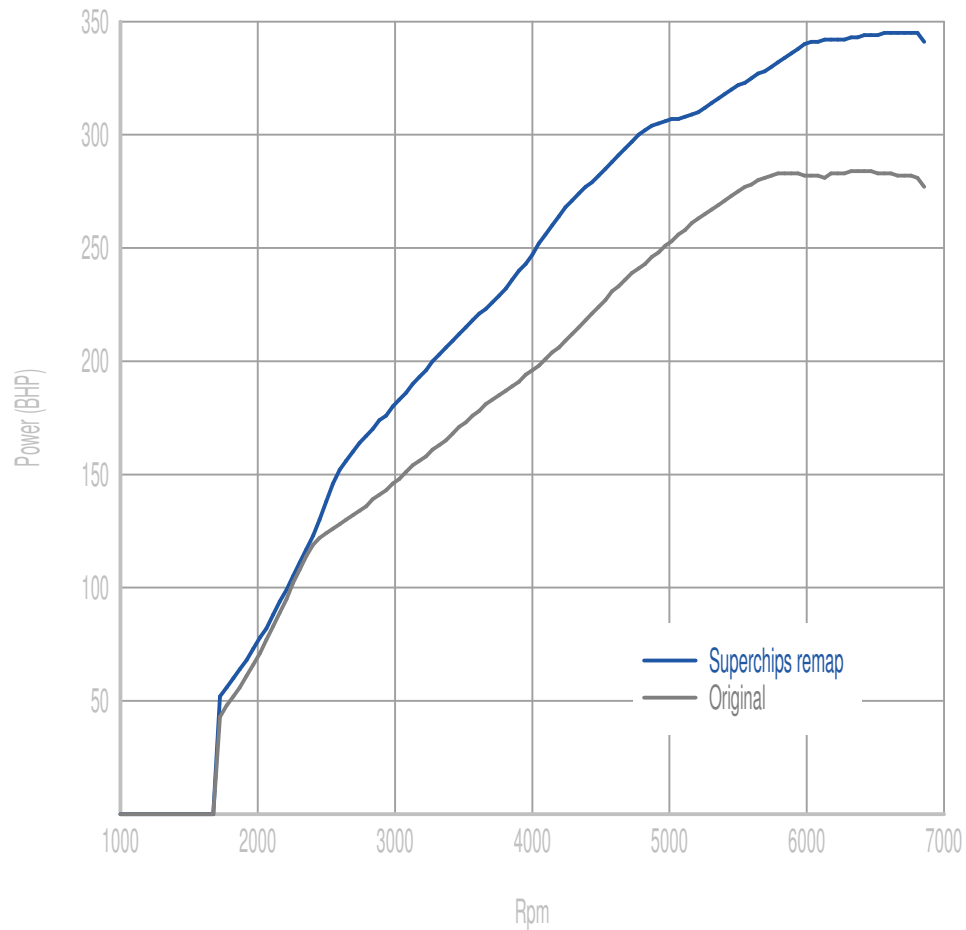

## Power

**62 BHP increase @ 6522 Rpm**

Superchips remap Max 345 BHP @ 6766 Rpm

Original Max 284 BHP @ 6426 Rpm

## Torque

**98 Nm increase @ 4155 Rpm**

Superchips remap Max 452 Nm @ 4205 Rpm

Original Max 362 Nm @ 4541 Rpm