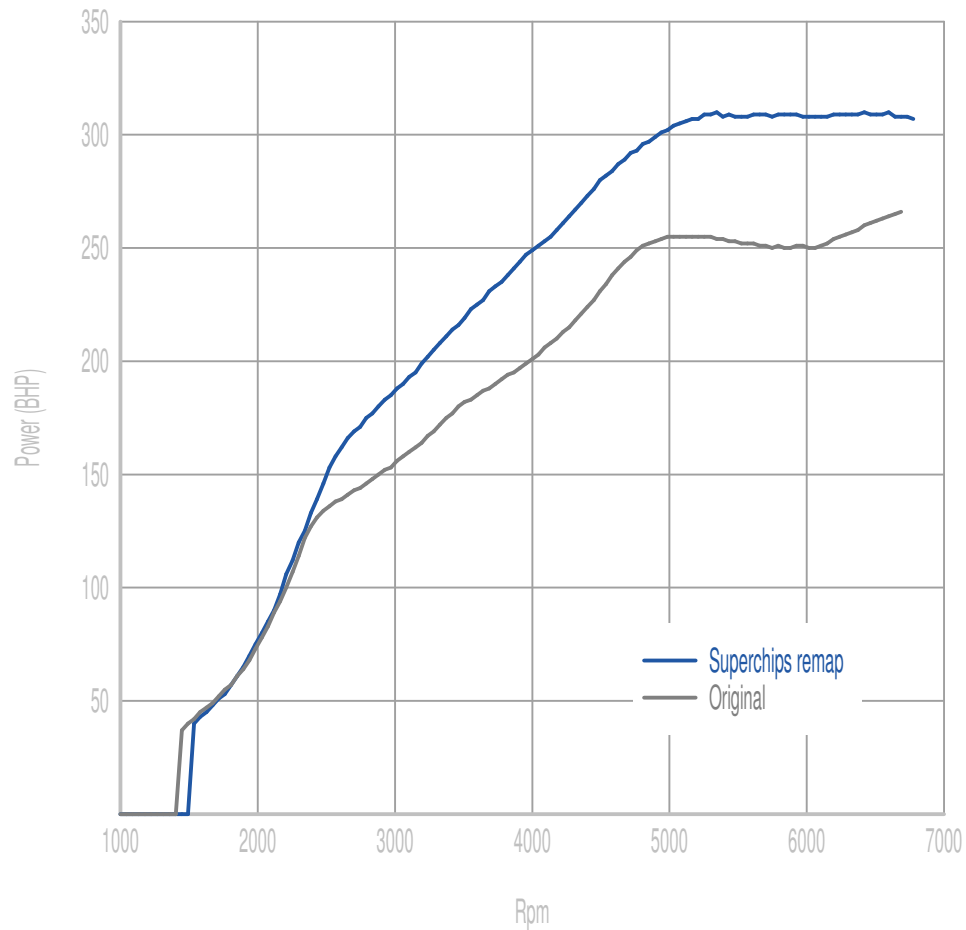

Superchips

call 01280 816781

Vehicle

Golf Mk7 GTI - Stage 1

Power

59 BHP increase @ 5657 Rpm

Superchips remap Max 310 BHP @ 6396 Rpm

Original Max 266 BHP @ 6647 Rpm

Torque

97 Nm increase @ 3742 Rpm

Superchips remap Max 461 Nm @ 2698 Rpm

Original Max 387 Nm @ 2453 Rpm