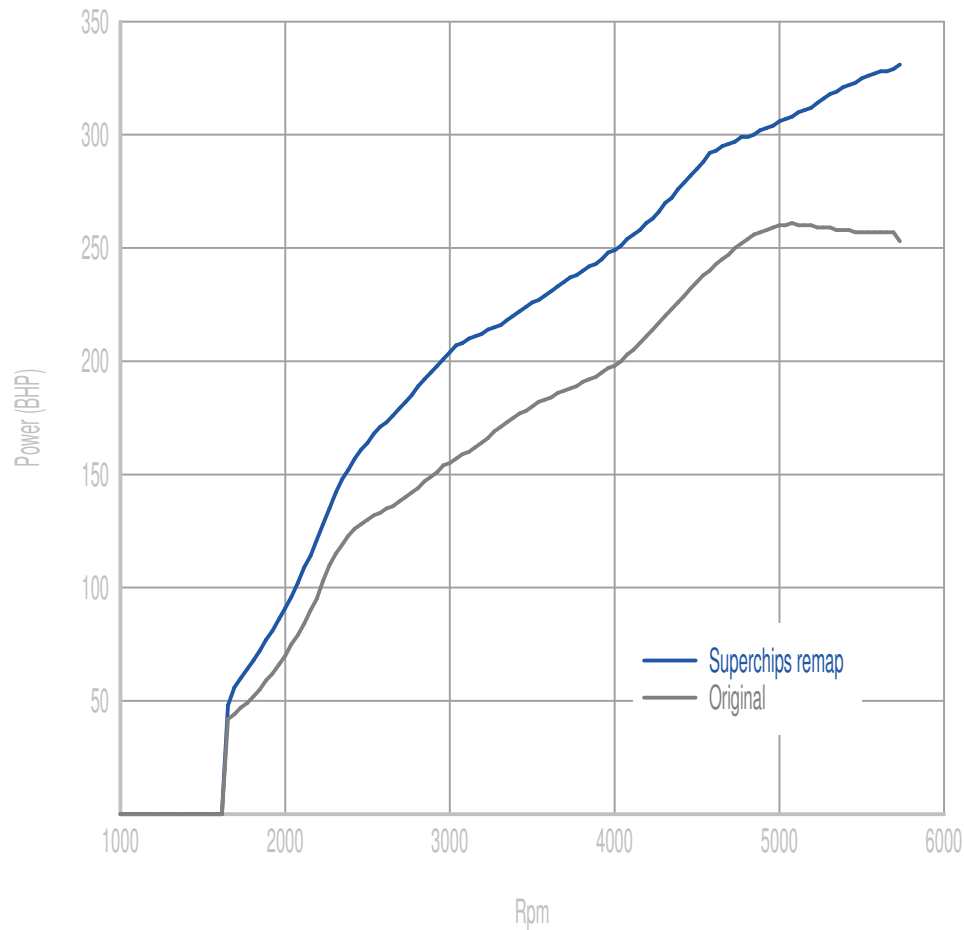

Superchips

call 01280 816781

Vehicle

Golf 7 GTI 230PS - Stage 2

Power

78 BHP increase @ 5709 Rpm

Superchips remap Max 331 BHP @ 5709 Rpm

Original Max 261 BHP @ 5060 Rpm

Torque

117 Nm increase @ 3027 Rpm

Superchips remap Max 486 Nm @ 3027 Rpm

Original Max 376 Nm @ 4715 Rpm