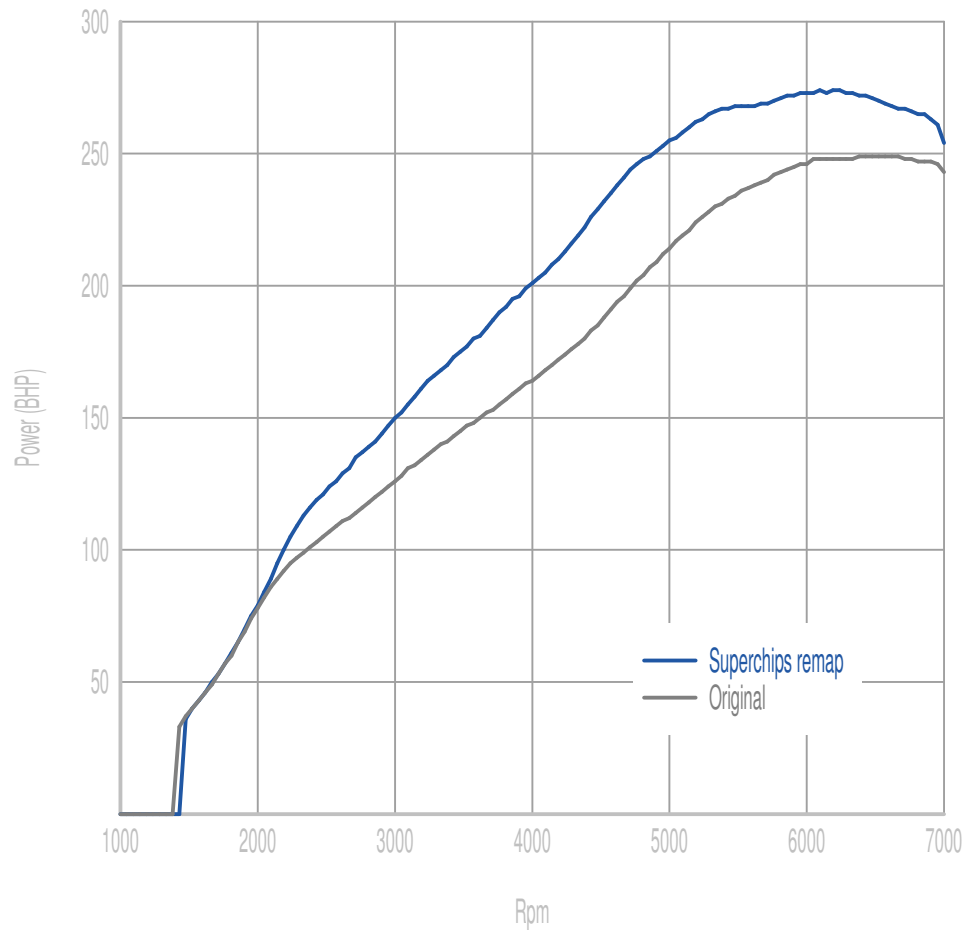

Power

44 BHP increase @ 4737 Rpm

Superchips remap Max 274 BHP @ 6170 Rpm

Original Max 249 BHP @ 6651 Rpm

Torque

73 Nm increase @ 4450 Rpm

Superchips remap Max 372 Nm @ 4651 Rpm

Original Max 307 Nm @ 5167 Rpm