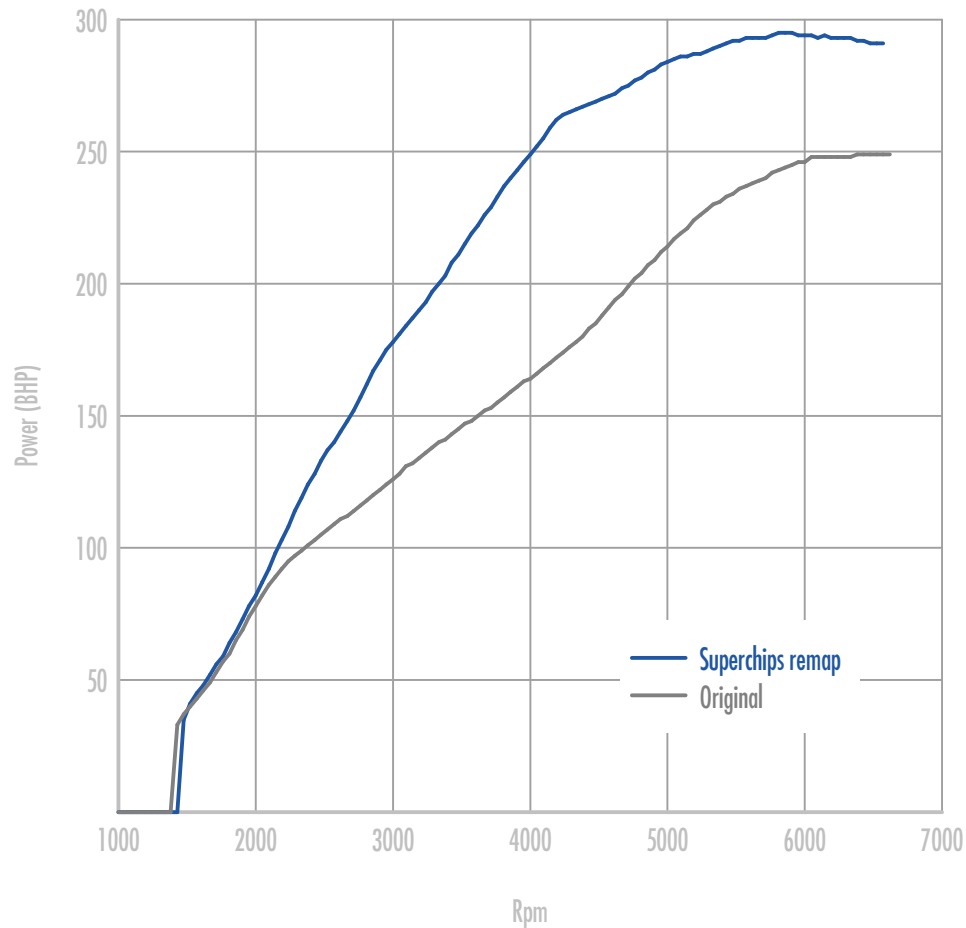

**Power**

**75 BHP increase @ 4737 Rpm**

Superchips remap Max 295 BHP @ 5895 Rpm

Original Max 249 BHP @ 6651 Rpm

**Torque**

**153 Nm increase @ 4115 Rpm**

Superchips remap Max 446 Nm @ 4122 Rpm

Original Max 307 Nm @ 5167 Rpm