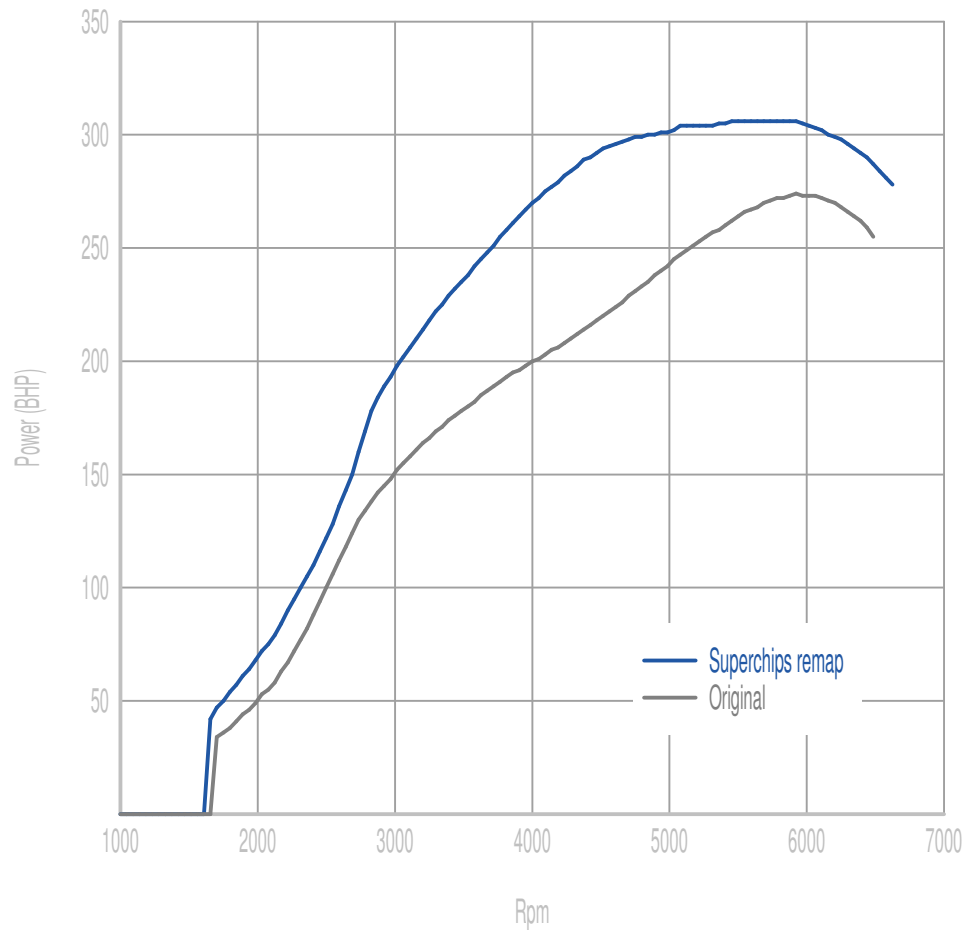

Superchips

call 01280 816781

Vehicle

Megane RS250 - Stage 2

Power

75 BHP increase @ 4343 Rpm

Superchips remap Max 306 BHP @ 5884 Rpm

Original Max 274 BHP @ 5884 Rpm

Torque

126 Nm increase @ 3969 Rpm

Superchips remap Max 485 Nm @ 3549 Rpm

Original Max 367 Nm @ 3175 Rpm