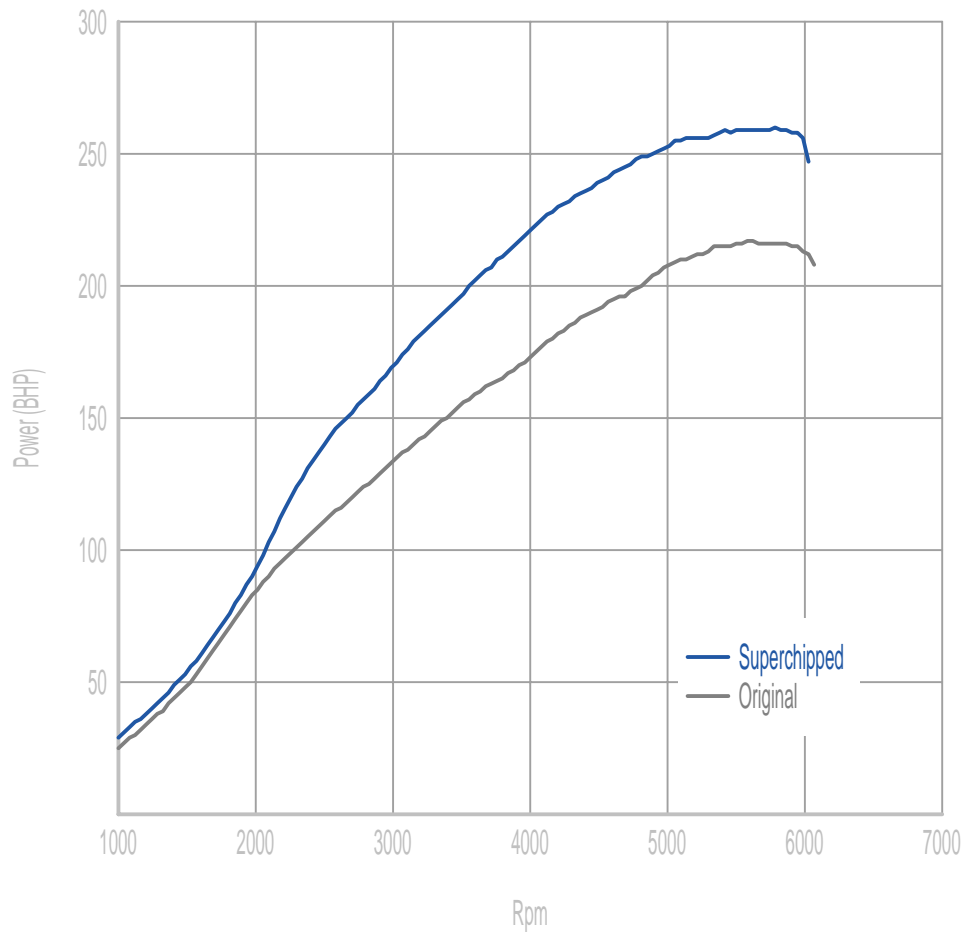

Power

49 BHP increase @ 4686 Rpm

Superchipped Max 260 BHP @ 5760 Rpm

Original Max 217 BHP @ 5623 Rpm

Torque

89 Nm increase @ 2608 Rpm

Superchipped Max 406 Nm @ 2555 Rpm

Original Max 318 Nm @ 2567 Rpm