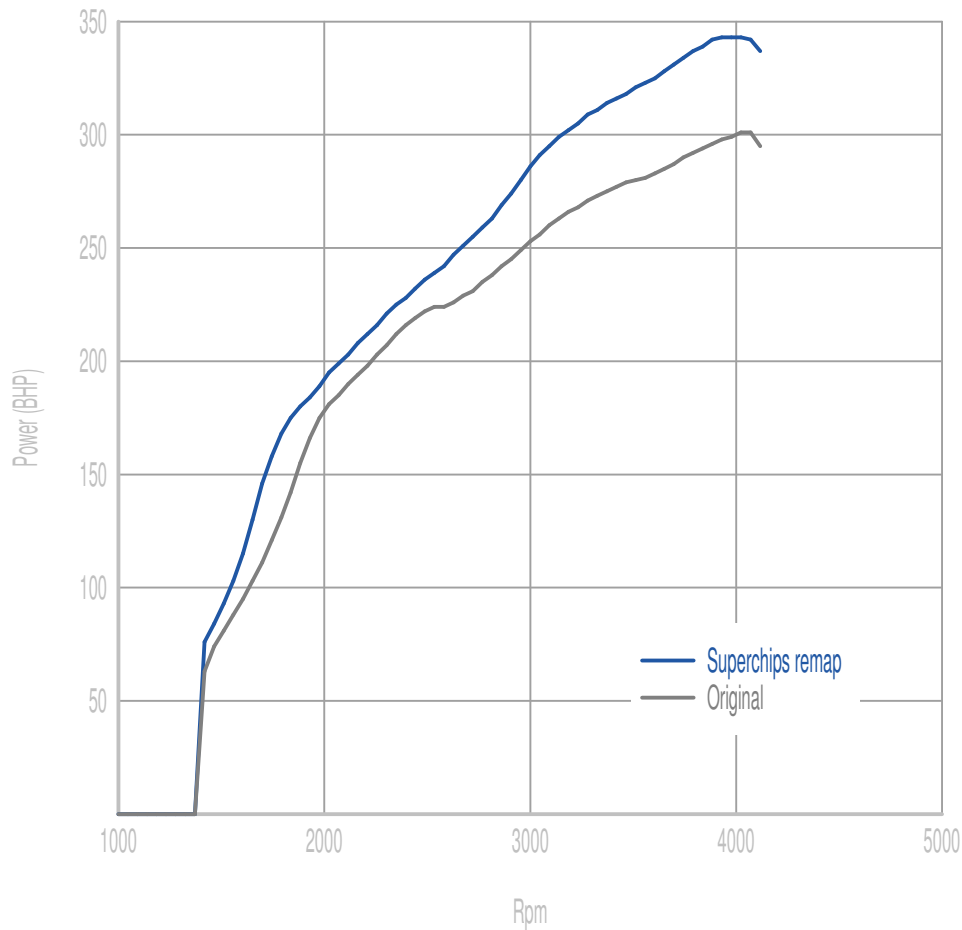

Superchips

call 01280 816781

Vehicle

SDV6 Euro 6 306PS 700Nm

Power

46 BHP increase @ 3847 Rpm

Superchips remap Max 343 BHP @ 3986 Rpm

Original Max 301 BHP @ 4031 Rpm

Torque

67 Nm increase @ 1900 Rpm

Superchips remap Max 695 Nm @ 1993 Rpm

Original Max 650 Nm @ 2316 Rpm