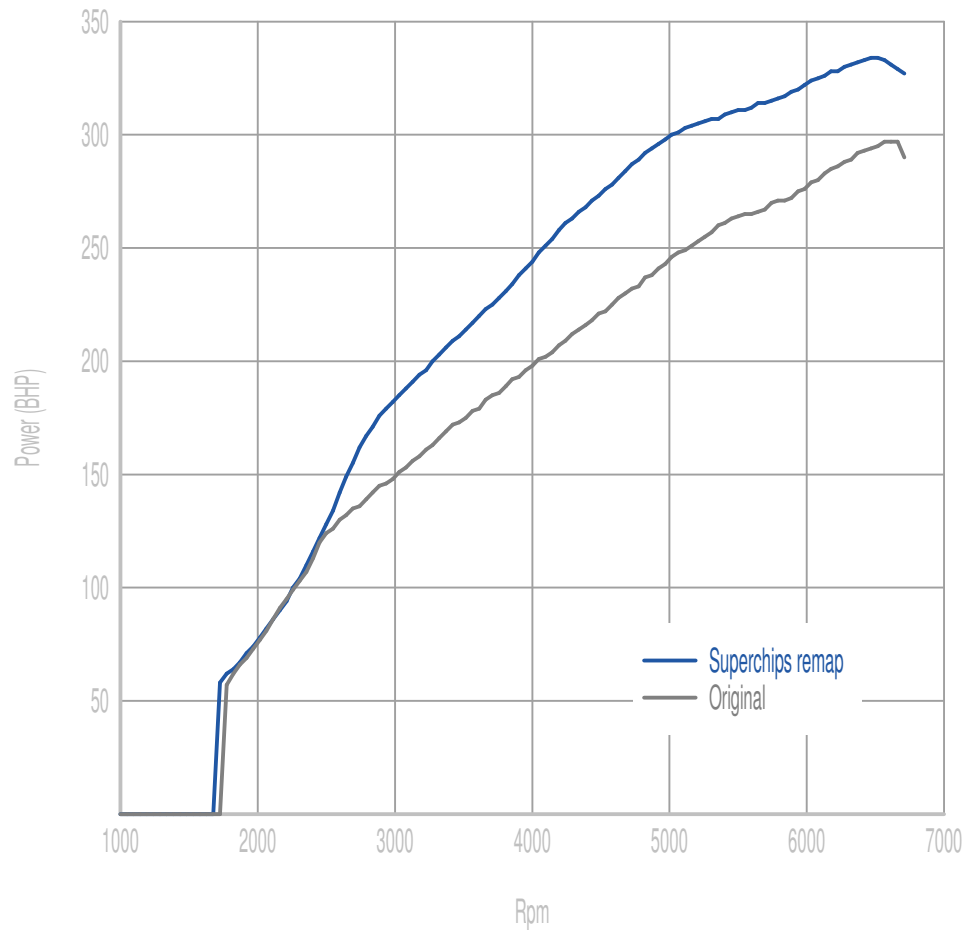

Superchips

call 01280 816781

Vehicle

Skoda Superb 2.0 TSI 280PS

Power

56 BHP increase @ 4853 Rpm

Superchips remap Max 334 BHP @ 6503 Rpm

Original Max 297 BHP @ 6649 Rpm

Torque

88 Nm increase @ 4222 Rpm

Superchips remap Max 439 Nm @ 4173 Rpm

Original Max 359 Nm @ 2572 Rpm