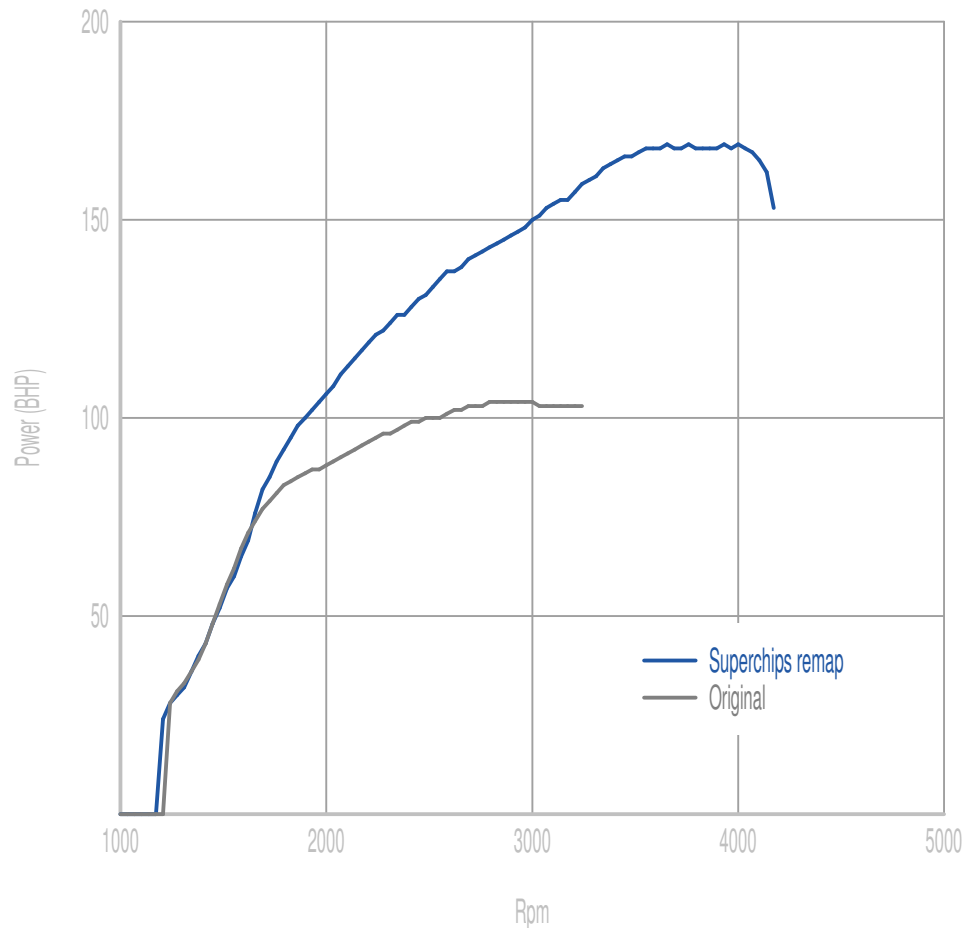

## Power

**42 BHP increase @ 2867 Rpm**

Superchips remap Max 169 BHP @ 3973 Rpm

Original Max 104 BHP @ 2967 Rpm

## Torque

**101 Nm increase @ 2729 Rpm**

Superchips remap Max 389 Nm @ 2176 Rpm

Original Max 334 Nm @ 1759 Rpm