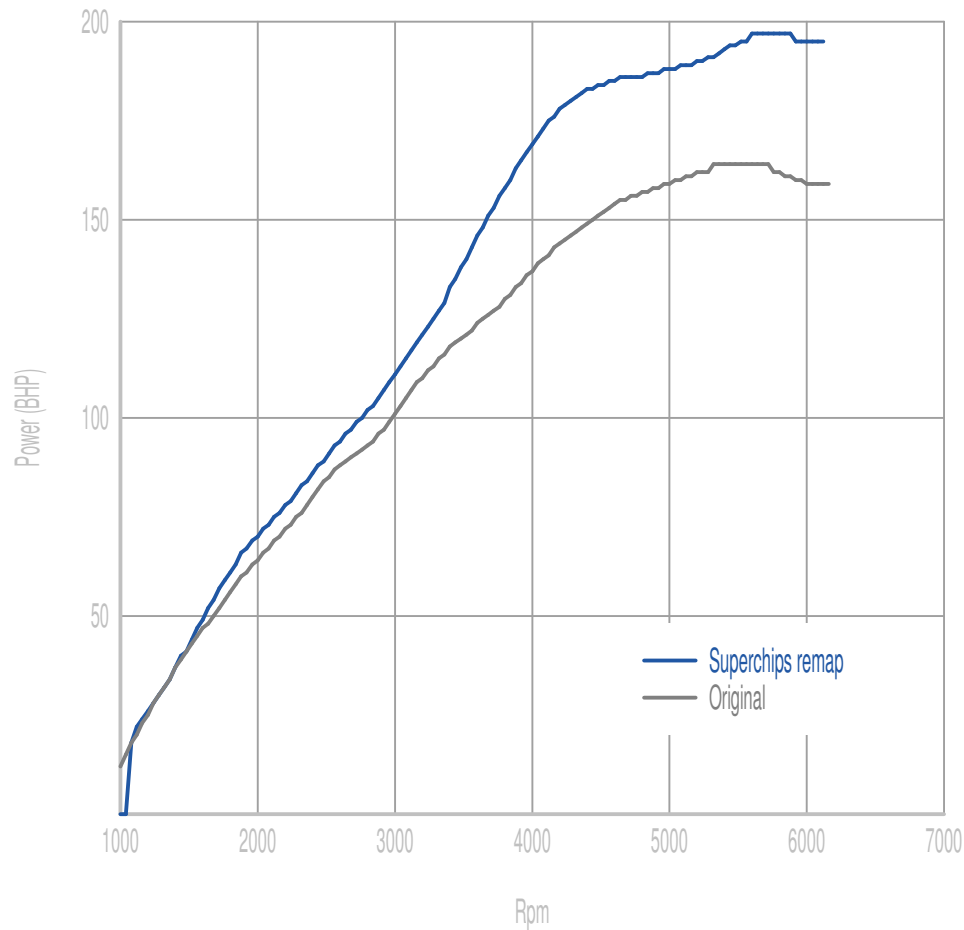

Power

36 BHP increase @ 6005 Rpm

Superchips remap Max 197 BHP @ 5849 Rpm

Original Max 164 BHP @ 5881 Rpm

Torque

66 Nm increase @ 4183 Rpm

Superchips remap Max 303 Nm @ 4006 Rpm

Original Max 241 Nm @ 3479 Rpm