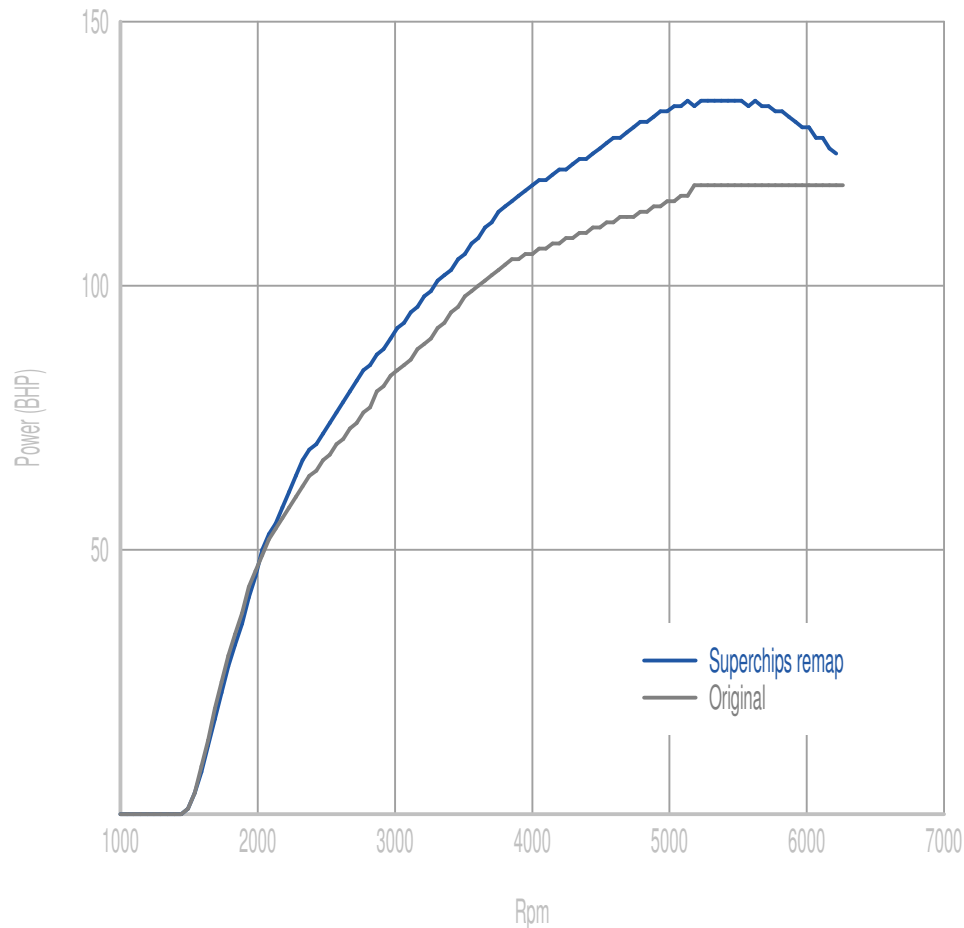

Superchips

call 01280 816781

Vehicle

VW 1.0 TSI 115PS

Power

18 BHP increase @ 4900 Rpm

Superchips remap Max 135 BHP @ 5589 Rpm

Original Max 119 BHP @ 6223 Rpm

Torque

25 Nm increase @ 4704 Rpm

Superchips remap Max 218 Nm @ 2991 Rpm

Original Max 200 Nm @ 2940 Rpm