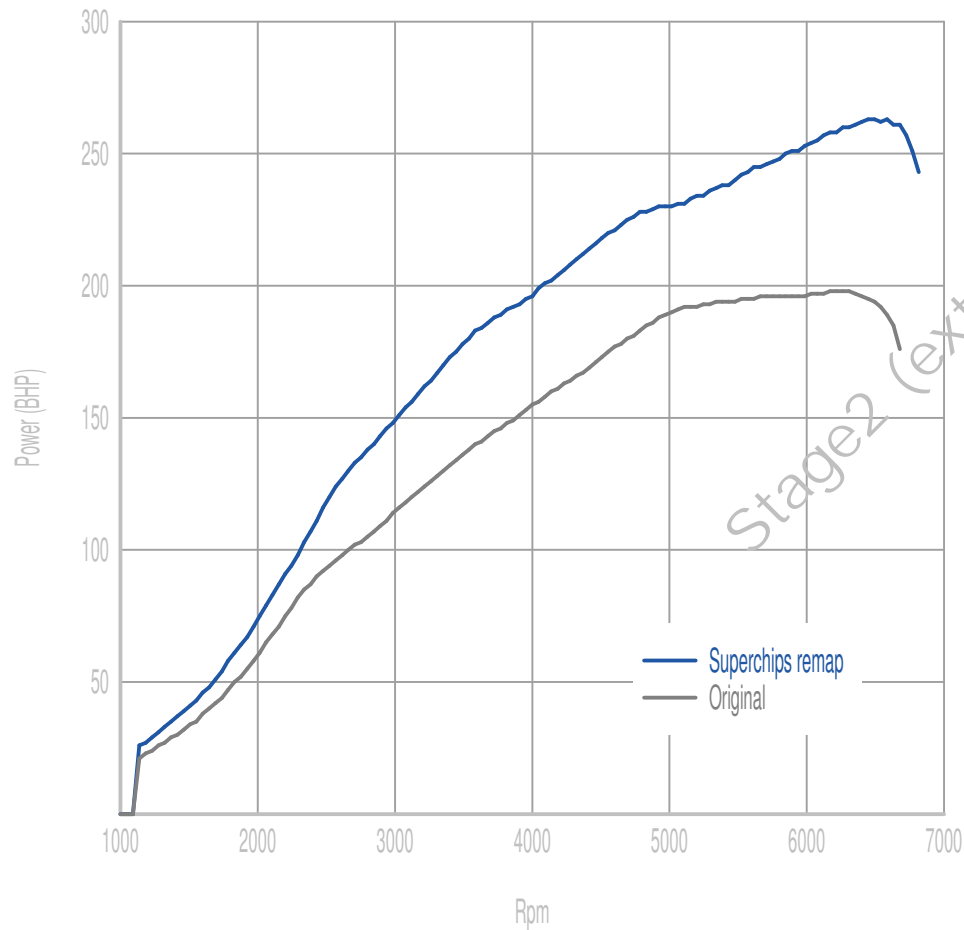

Power

62 BHP increase @ 6250 Rpm

Superchips remap Max 263 BHP @ 6572 Rpm

Original Max 198 BHP @ 6296 Rpm

Torque

86 Nm increase @ 3472 Rpm

Superchips remap Max 364 Nm @ 3471 Rpm

Original Max 279 Nm @ 3565 Rpm