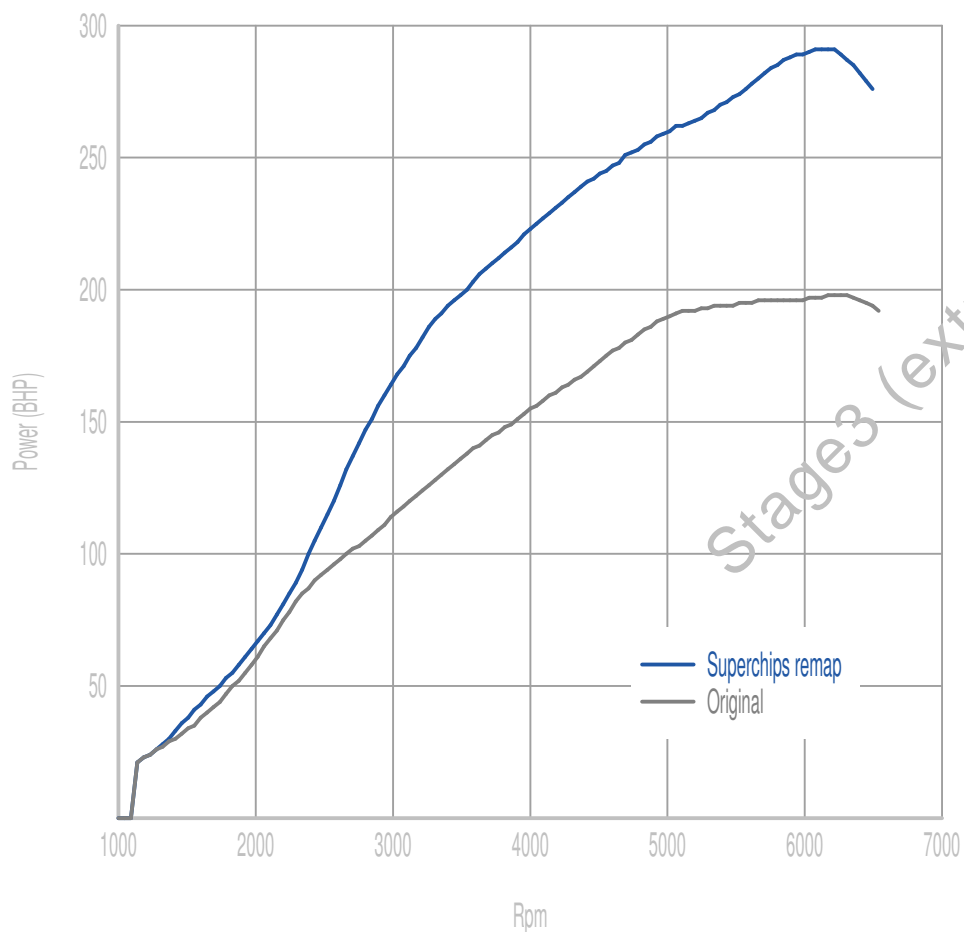

Power

94 BHP increase @ 6065 Rpm

Superchips remap Max 291 BHP @ 6184 Rpm

Original Max 198 BHP @ 6296 Rpm

Torque

132 Nm increase @ 3241 Rpm

Superchips remap Max 409 Nm @ 3230 Rpm

Original Max 279 Nm @ 3565 Rpm