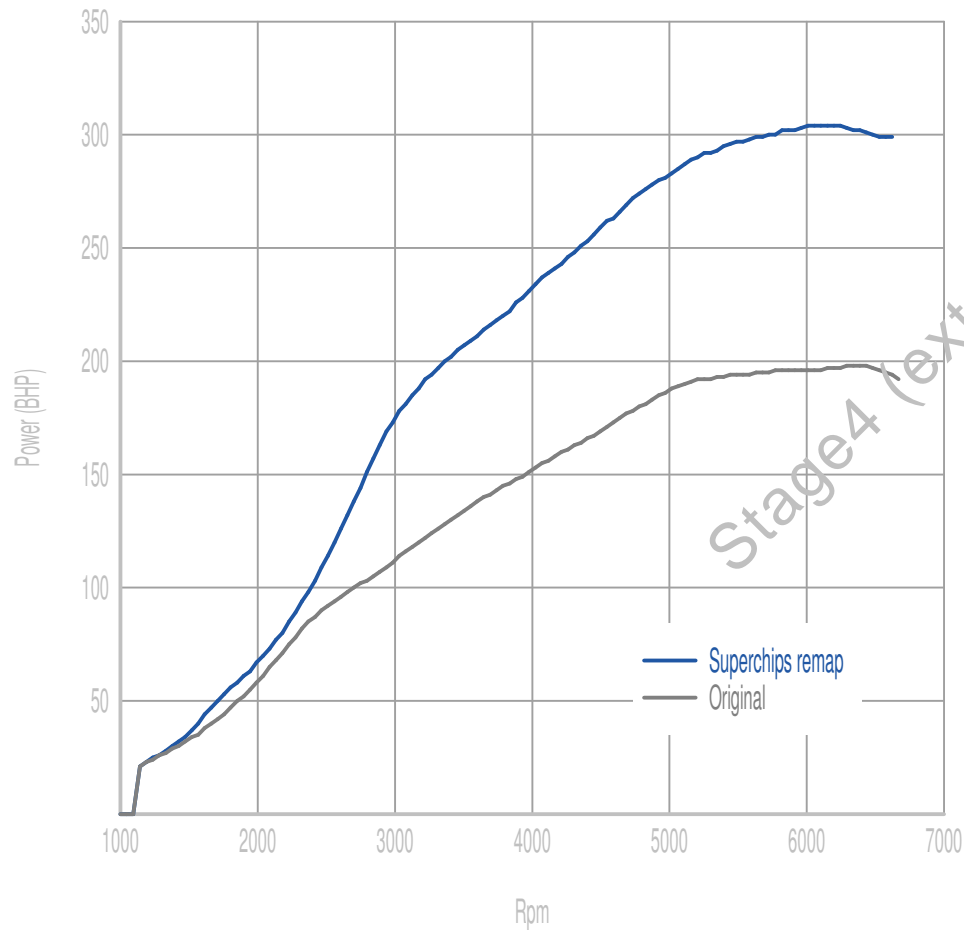

**Power**

**108 BHP increase @ 5880 Rpm**

Superchips remap Max 304 BHP @ 6204 Rpm

Original Max 198 BHP @ 6296 Rpm

**Torque**

**151 Nm increase @ 3148 Rpm**

Superchips remap Max 427 Nm @ 3196 Rpm

Original Max 279 Nm @ 3565 Rpm