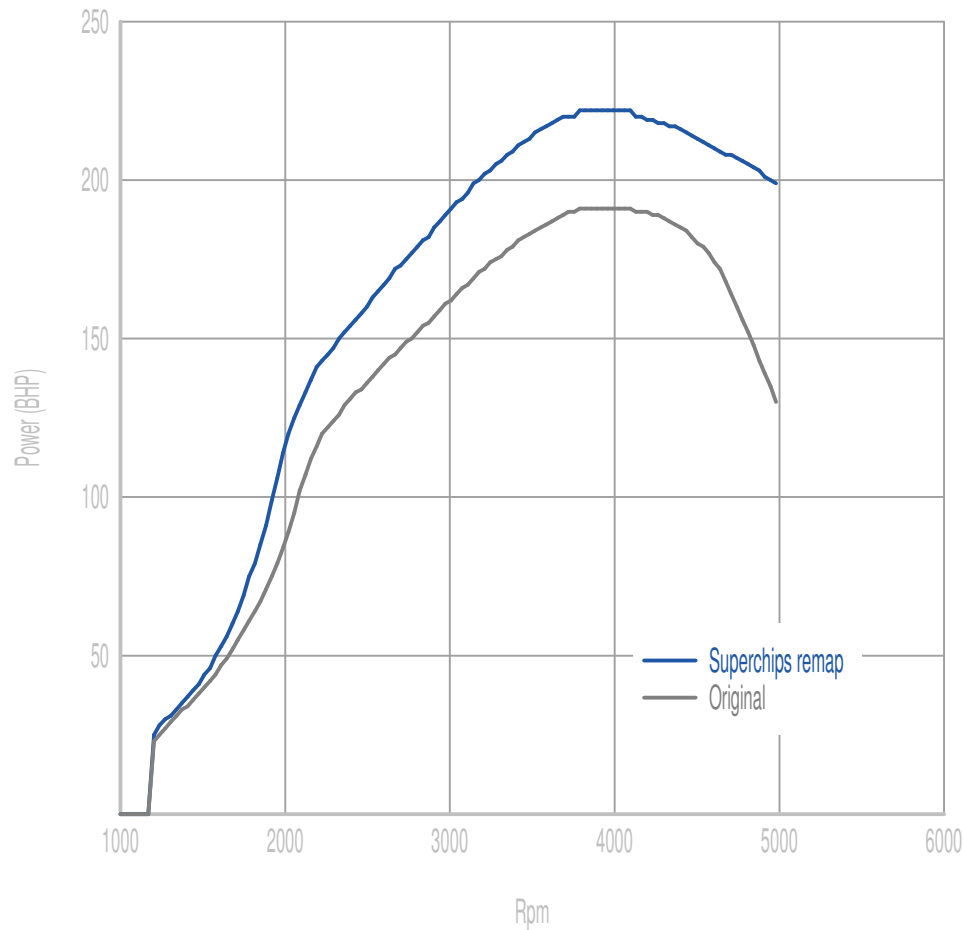

Superchips

call 01280 816781

Vehicle

VAG 2.0TDI 184PS

Power

34 BHP increase @ 4564 Rpm

Superchips remap Max 222 BHP @ 4088 Rpm

Original Max 191 BHP @ 4084 Rpm

Torque

109 Nm increase @ 2009 Rpm

Superchips remap Max 461 Nm @ 2316 Rpm

Original Max 391 Nm @ 2416 Rpm