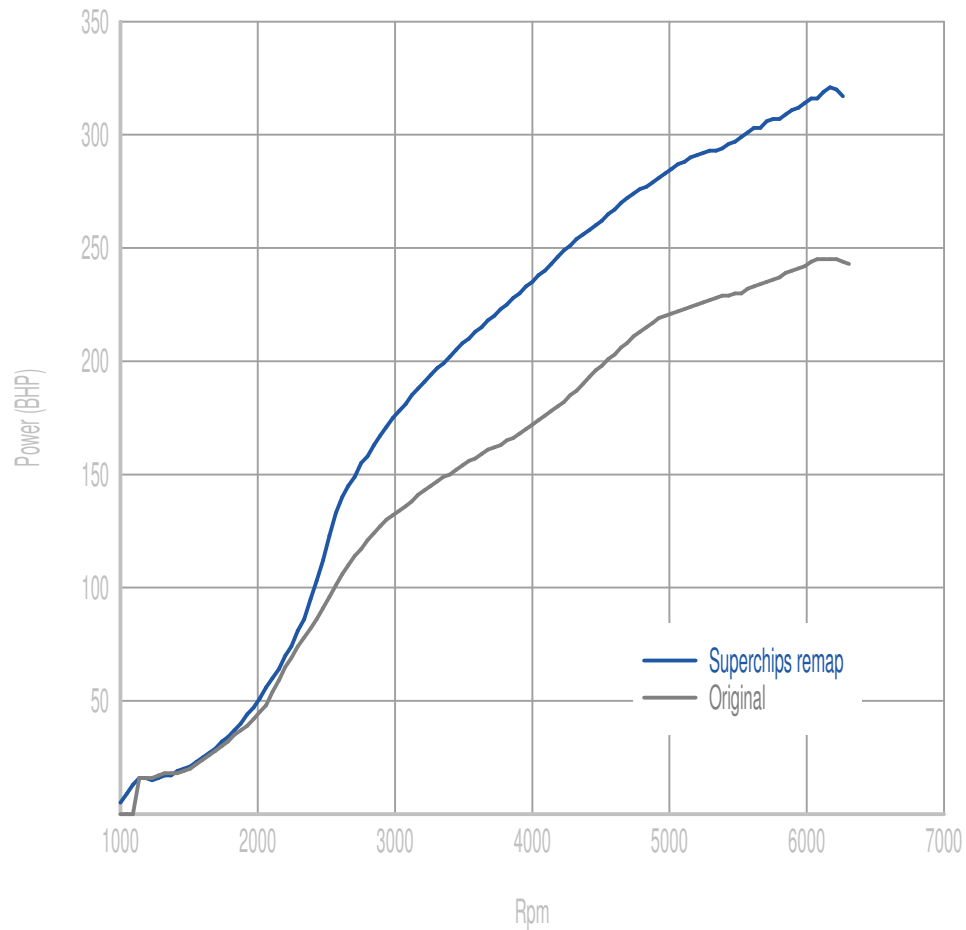

Power

74 BHP increase @ 6069 Rpm

Superchips remap Max 321 BHP @ 6164 Rpm

Original Max 245 BHP @ 6161 Rpm

Torque

112 Nm increase @ 3816 Rpm

Superchips remap Max 425 Nm @ 3244 Rpm

Original Max 320 Nm @ 3126 Rpm