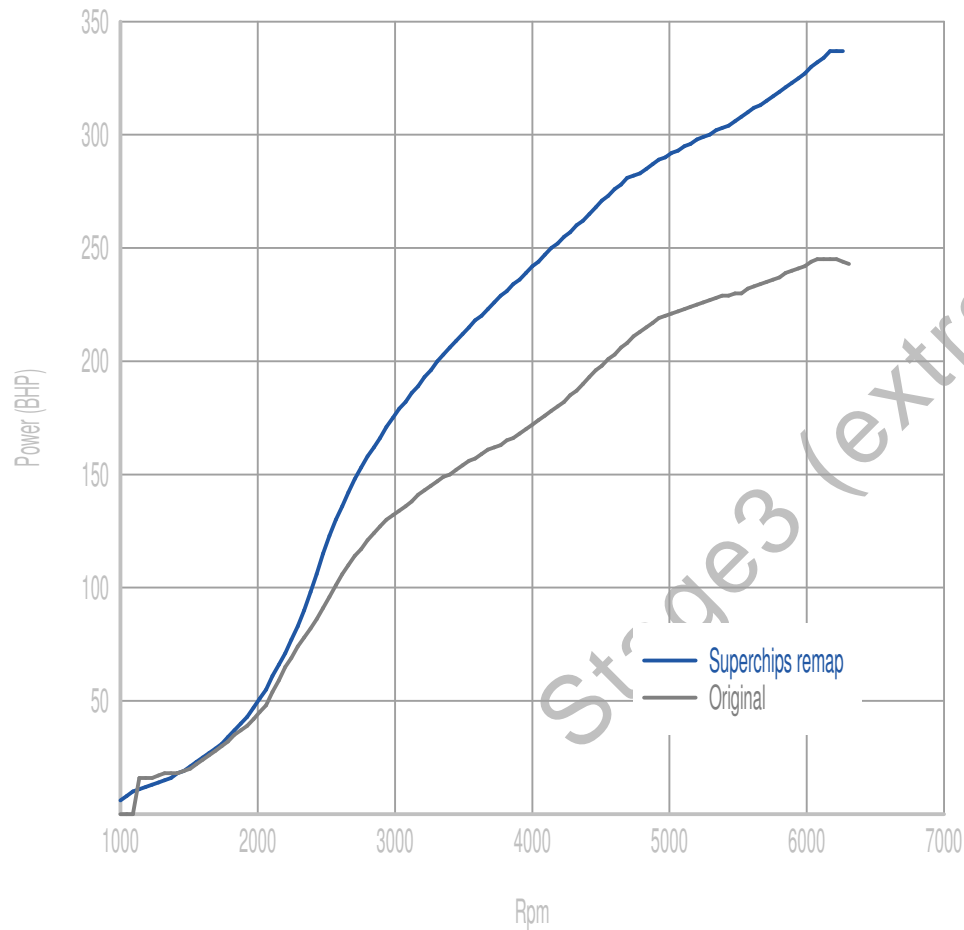

Power

89 BHP increase @ 6069 Rpm

Superchips remap Max 337 BHP @ 6257 Rpm

Original Max 245 BHP @ 6161 Rpm

Torque

123 Nm increase @ 3724 Rpm

Superchips remap Max 433 Nm @ 3429 Rpm

Original Max 320 Nm @ 3126 Rpm