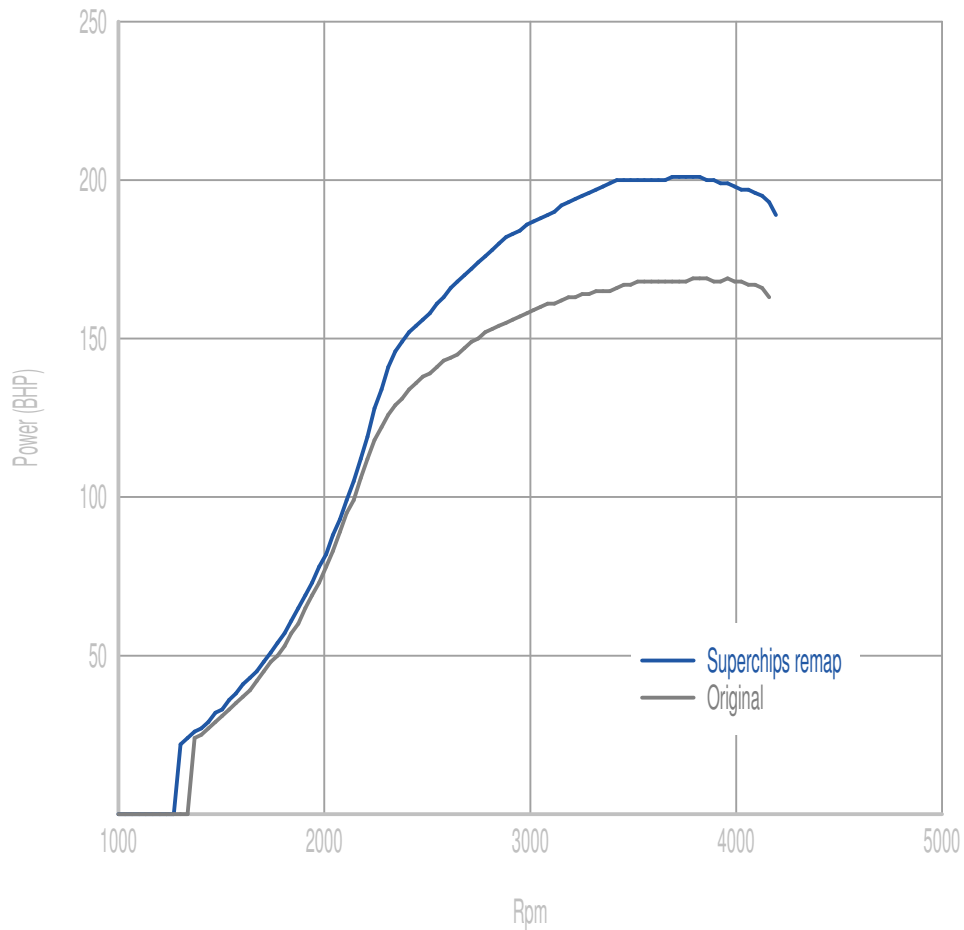

## Power

**34 BHP increase @ 3365 Rpm**

Superchips remap Max 201 BHP @ 3802 Rpm

Original Max 169 BHP @ 3937 Rpm

## Torque

**71 Nm increase @ 3365 Rpm**

Superchips remap Max 455 Nm @ 2591 Rpm

Original Max 400 Nm @ 2456 Rpm