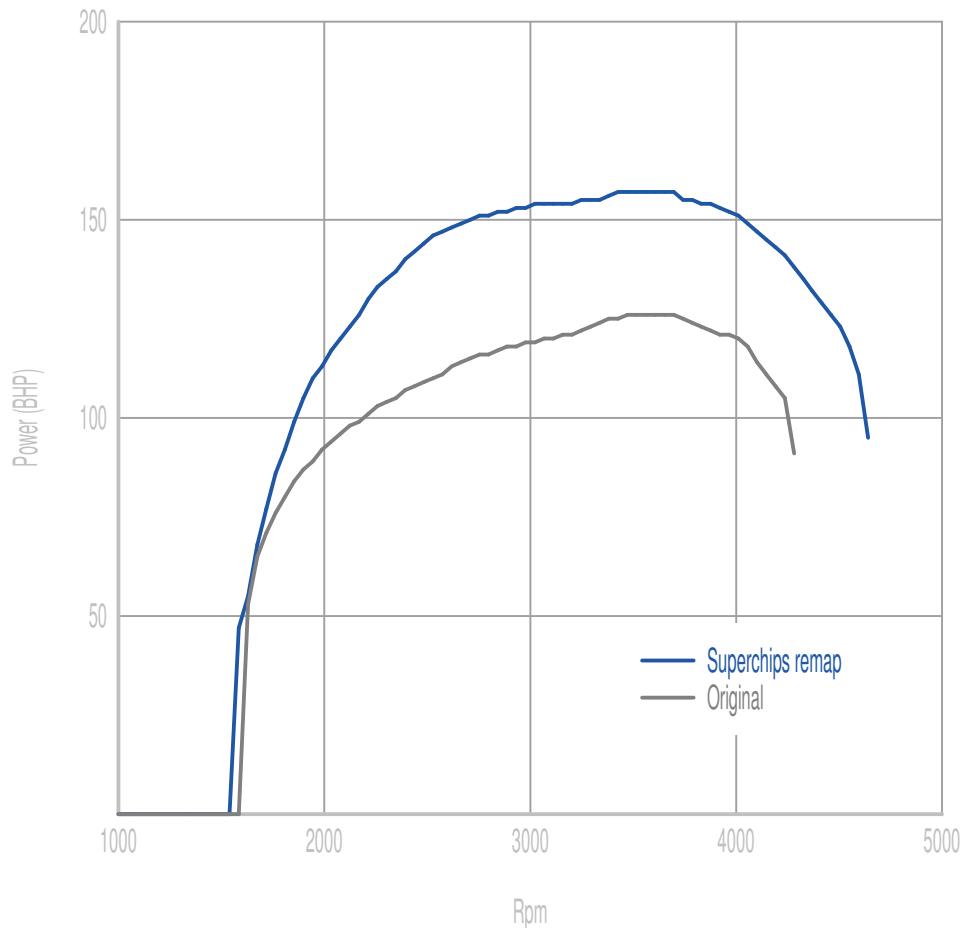

Superchips

call 01280 816781

Vehicle

Defender 2.2 Euro 5

Power

36 BHP increase @ 2516 Rpm

Superchips remap Max 157 BHP @ 3684 Rpm

Original Max 126 BHP @ 3683 Rpm

Torque

101 Nm increase @ 2471 Rpm

Superchips remap Max 420 Nm @ 2201 Rpm

Original Max 330 Nm @ 1976 Rpm