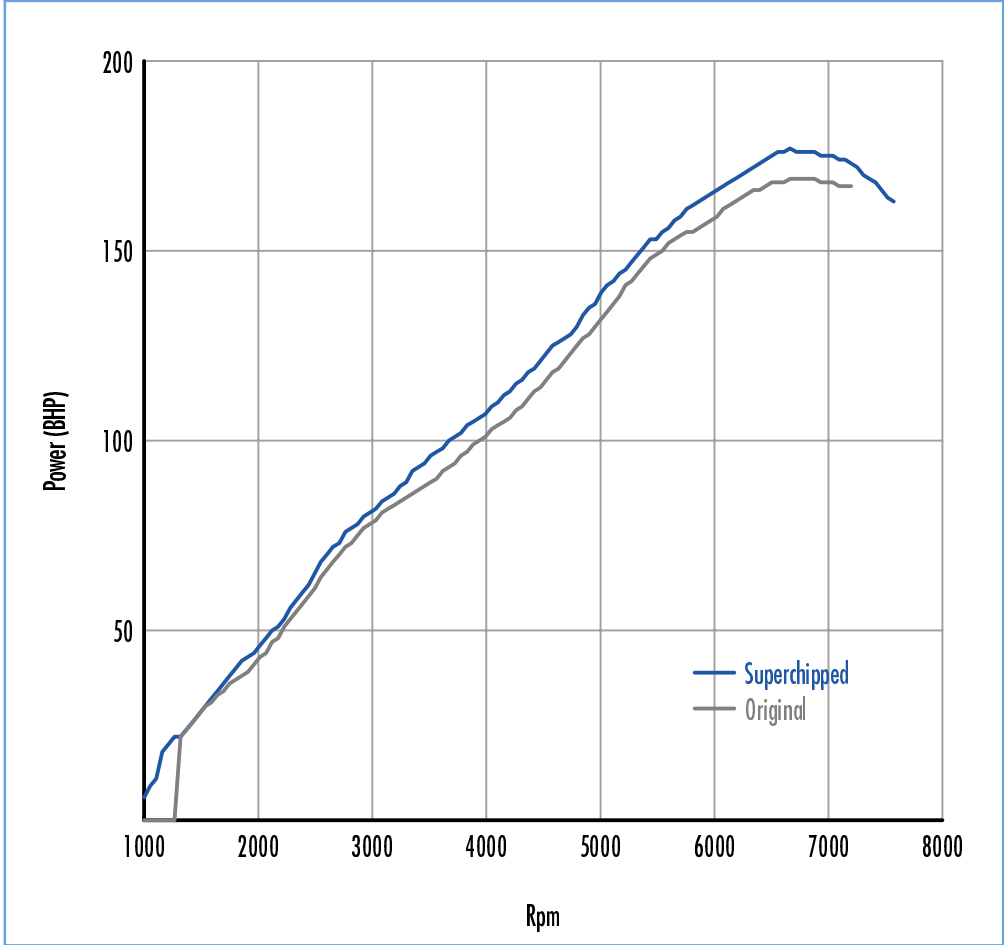

Power **8 BHP increase @ 6512 Rpm**

Superchipped Max 177 BHP @ 6619 Rpm
Original Max 169 BHP @ 6833 Rpm

Torque **14 Nm increase @ 3469 Rpm**

Superchipped Max 202 Nm @ 5391 Rpm
Original Max 195 Nm @ 5391 Rpm