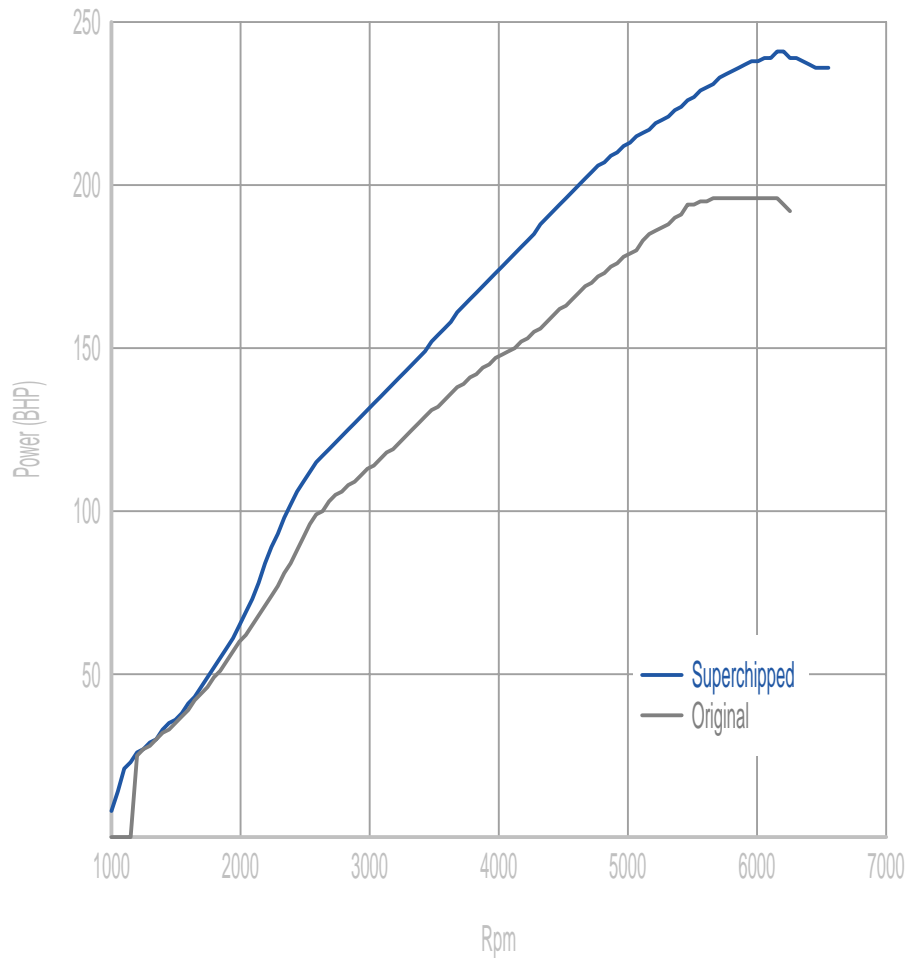

**Power**

**41 BHP increase @ 5894 Rpm**

Superchipped Max 241 BHP @ 6183 Rpm

Original Max 196 BHP @ 6142 Rpm

**Torque**

**54 Nm increase @ 2377 Rpm**

Superchipped Max 317 Nm @ 2572 Rpm

Original Max 273 Nm @ 2674 Rpm