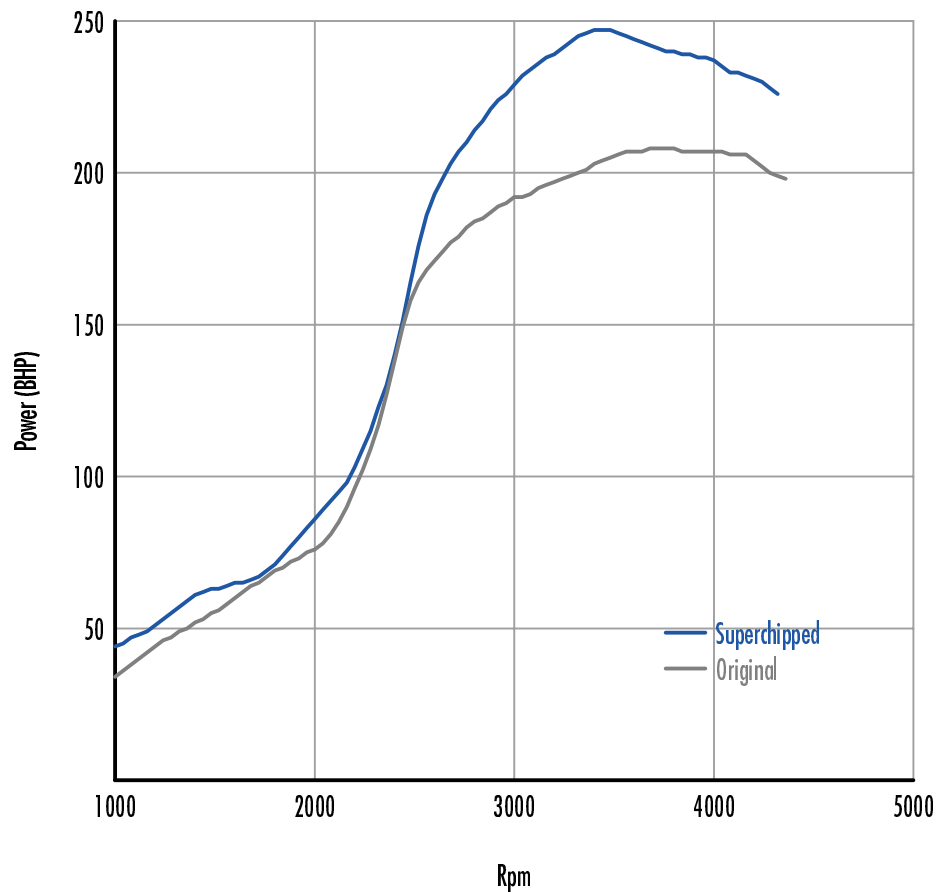

**Power**

**45 BHP increase @ 3302 Rpm**

Superchipped Max 247 BHP @ 3455 Rpm

Original Max 208 BHP @ 3779 Rpm

**Torque**

**97 Nm increase @ 3302 Rpm**

Superchipped Max 549 Nm @ 2859 Rpm

Original Max 471 Nm @ 2625 Rpm